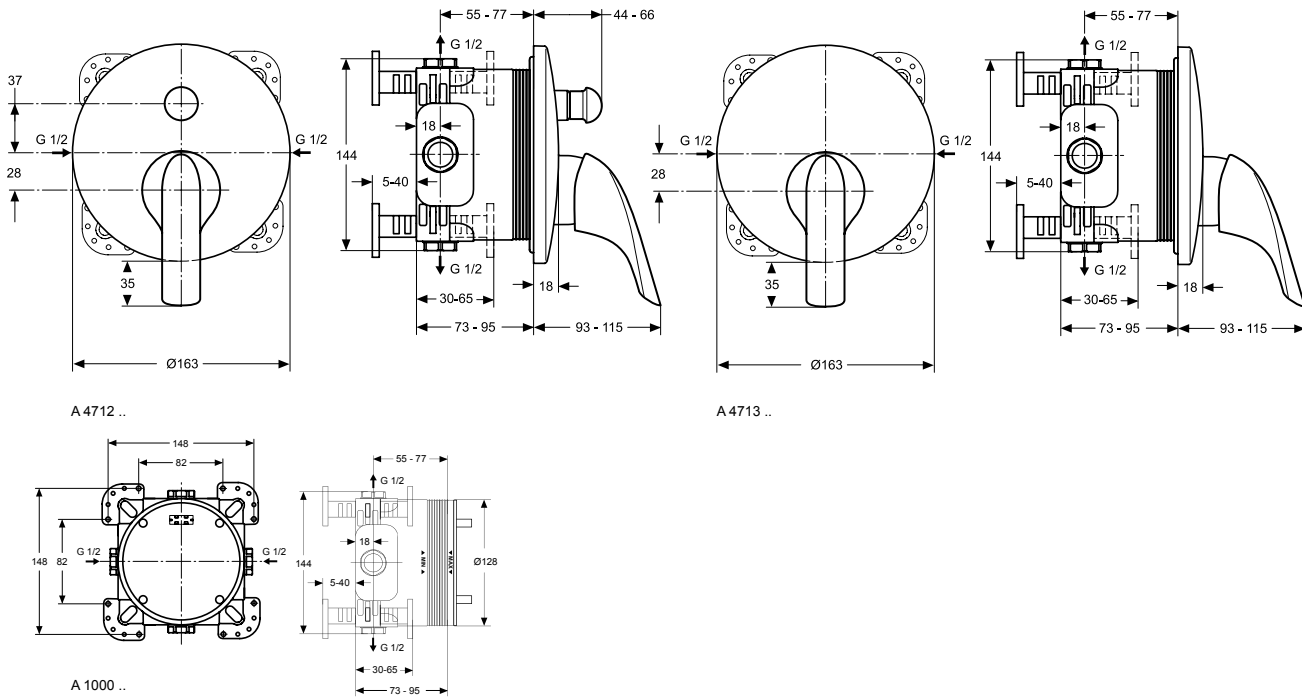

Product

Article-No.

Bath & Shower built in mixer	A4712AA
Shower built in mixer	A4713AA

Necessary equipment

Kit 1 Easy-Box	A1000NU
----------------	----------------

Finishes

- AA Chrome
- NU Neutral

Bathroom Fittings