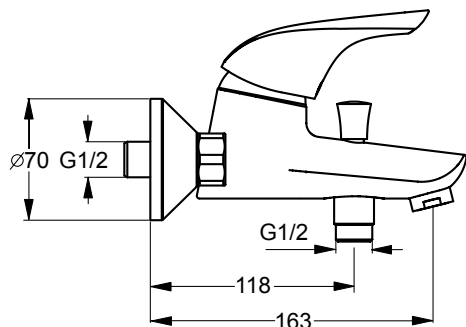

Finishes

- AA Chrome
- NU Neutral