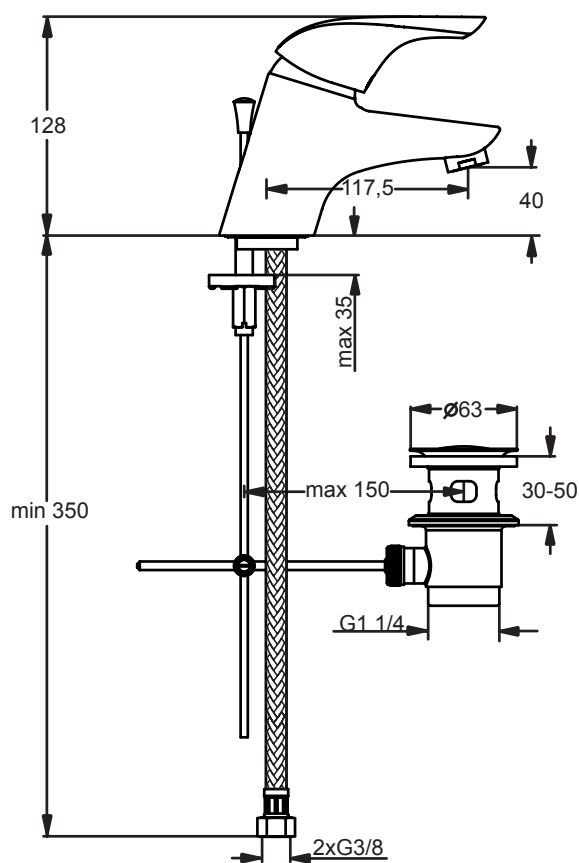

Alternative product

You can obtain a **maximum 5lt/min** flowrate with one extra component. Specifically:

Ceraplan New basin mixer **with a maximum 5lt/min flowrate**, with 47mm click cartridge, flexible hoses G3/8, cast body, metal pop-up waste, Easy-fix and cascade aerator, chrome. **Necessary codes to order: B3689AA (basin mixer) and B960852AA (regulator).**

Ceraplan New basin mixer **with a maximum 5lt/min flowrate**, with 47mm click cartridge, copper tubes, cast body, metal pop-up waste, Easy-fix and cascade aerator, chrome. **Necessary codes to order: B3690AA (basin mixer) and B960852AA (regulator).**

Recommended equipment

Regulator 5lt/min	B960852AA
-------------------	------------------

Finishes

AA Chrome

B3690 ..

Description

Ceraplan New bidet mixer, with 47mm click cartridge, flexible hoses G3/8", cast body, metal pop-up waste, Easy-fix and ball-joint cascade aerator, chrome

Ceraplan New bidet mixer, with 47mm click cartridge, copper tubes, cast body, metal pop-up waste, Easy-fix and ball-joint cascade aerator, chrome

Alternative product

You can obtain a **maximum 5lt/min** flowrate with one extra component. Specifically: