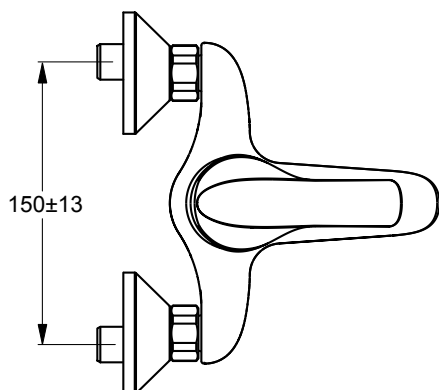

Ceraplan New shower exposed mixer **with a maximum 8lt/min flowrate**, with 47mm click cartridge, cascade aerator, S-connectors and check valve, without accessories, chrome. **Necessary codes to order: B3699AA (Shower mixer) and A960453NU (regulator).**

Recommended equipment

Check valve with integrated flow regulator that provides a maximum 8lt/min flow rate.

Product

Article-No.

Bath & Shower mixer	B3697AA
Shower mixer	B3699AA

Recommended equipment

Check valve with regulator 8lt/min for B&S and Shower mixer	A960453NU
---	------------------

Finishes

- AA Chrome
- NU Neutral

B 3697 ..

B 3966 ..

Description

Ceraplan New bath & shower built in mixer KIT 2, with 47 mm click technology cartridge, automatic diverter, chrome

Ceraplan New shower built in mixer KIT 2, with 47 mm click technology cartridge, chrome