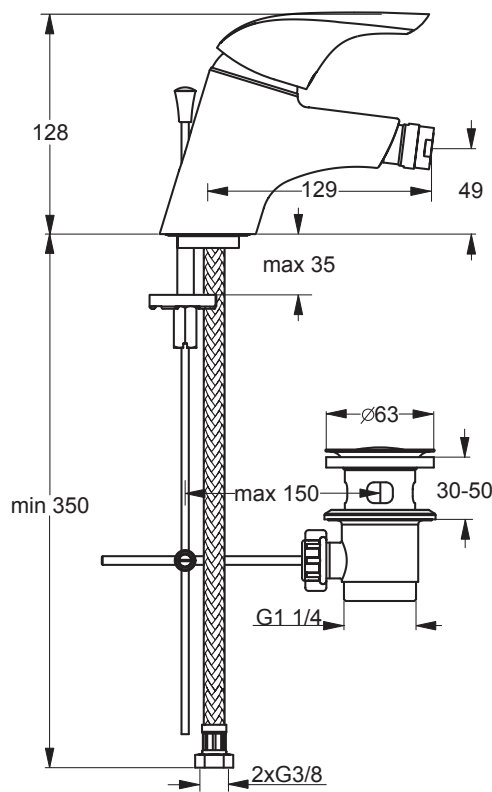

Ceraplan New bidet mixer **with a maximum 5lt/min flowrate**, with 47mm click cartridge, flexible hoses G3/8, cast body, metal pop-up waste, Easy-fix and ball-joint cascade aerator, chrome. **Necessary codes to order: B3693AA (bidet mixer) and B960852AA (regulator).**

Ceraplan New bidet mixer **with a maximum 5lt/min flowrate**, with 47mm click cartridge, copper tubes, cast body, metal pop-up waste, Easy-fix and ball-joint cascade aerator, chrome. **Necessary codes to order: B3694AA (bidet mixer) and B960852AA (regulator).**

Regulator 5lt/min	B960852AA
-------------------	------------------

Finishes

AA Chrome

Bathroom
Fittings

B 3693 ..

B 3694 ..

Description

Ceraplan New bath & shower exposed mixer, with 47mm click cartridge, automatic diverter, cascade aerator, S-connectors and check valve, without accessories, chrome

Ceraplan New shower exposed mixer, with 47mm click cartridge, cascade aerator, S-connectors and check valve, without accessories, chrome

Alternative product

You can obtain a **maximum 8lt/min** flowrate with one extra component. Specifically: