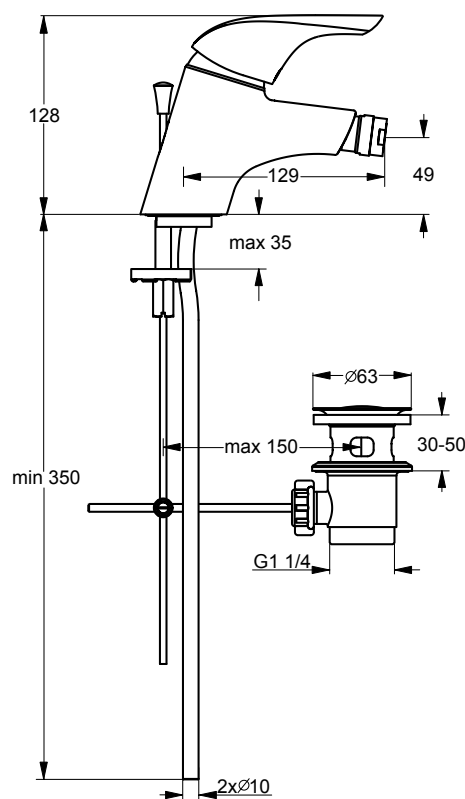

Ceraplan New bidet mixer **with a maximum 5lt/min flowrate**, with 47mm click cartridge, copper tubes, cast body, metal pop-up waste, Easy-fix and ball-joint cascade aerator, chrome. **Necessary codes to order: B3694AA (bidet mixer) and B960852AA (regulator).**

Regulator 5lt/min	B960852AA
-------------------	------------------

Finishes

AA Chrome

Bathroom
Fittings

B 3693 ..

B 3694 ..

Description

Ceraplan New bath & shower exposed mixer, with 47mm click cartridge, automatic diverter, cascade aerator, S-connectors and check valve, without accessories, chrome

Ceraplan New shower exposed mixer, with 47mm click cartridge, cascade aerator, S-connectors and check valve, without accessories, chrome

Alternative product

You can obtain a **maximum 8lt/min** flowrate with one extra component. Specifically:

Ceraplan New bath & shower exposed mixer **with a maximum 8lt/min flowrate**, with 47mm click cartridge, automatic diverter, cascade aerator, S-connectors and check valve, without accessories, chrome. **Necessary codes to order: B3697AA (B&S mixer) and A960453NU (regulator).**