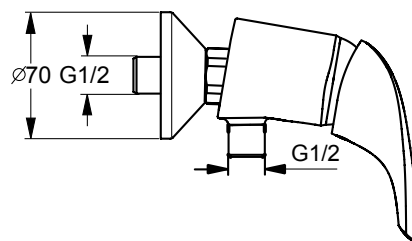

B 3694 ..

Finishes

- AA Chrome
- NU Neutral