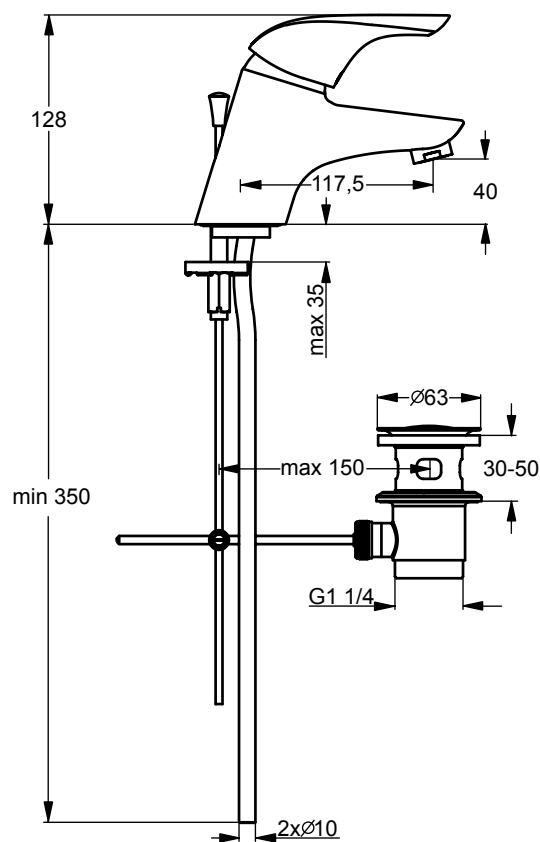

Alternative product

You can obtain a **maximum 5lt/min** flowrate with one extra component. Specifically:

Ceraplan New basin mixer **with a maximum 5lt/min flowrate**, with 47mm click cartridge, flexible hoses G3/8, cast body, metal pop-up waste, Easy-fix and cascade aerator, chrome. **Necessary codes to order: B3689AA (basin mixer) and B960852AA (regulator).**

Ceraplan New basin mixer **with a maximum 5lt/min flowrate**, with 47mm click cartridge, copper tubes, cast body, metal pop-up waste, Easy-fix and cascade aerator, chrome. **Necessary codes to order: B3690AA (basin mixer) and B960852AA (regulator).**

Recommended equipment

Regulator 5lt/min	B960852AA
-------------------	------------------

Finishes

AA Chrome

B3690 ..

Description

Ceraplan New bidet mixer, with 47mm click cartridge, flexible hoses G3/8", cast body, metal pop-up waste, Easy-fix and ball-joint cascade aerator, chrome

Ceraplan New bidet mixer, with 47mm click cartridge, copper tubes, cast body, metal pop-up waste, Easy-fix and ball-joint cascade aerator, chrome

Alternative product

You can obtain a **maximum 5lt/min** flowrate with one extra component. Specifically: