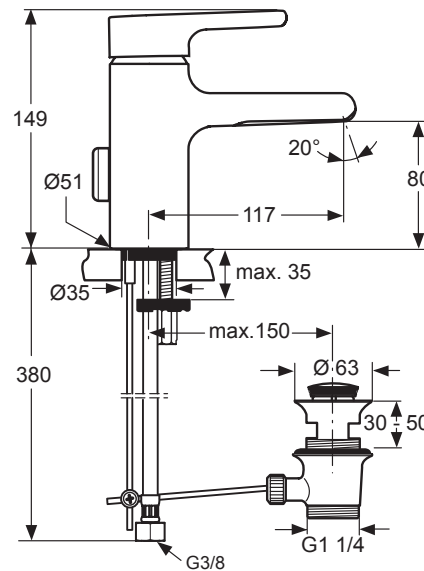

Description

Attitude basin mixer 1 hole, with flexible hoses G3/8, aerator spout, pop-up waste, multiport 40mm Click cartridge, removable inlay, Easy-fix, chrome

Attitude basin mixer Piccolo, 1 hole, with flexible hoses G3/8, aerator spout, pop-up waste, multiport 40mm Click cartridge, removable inlay, Easy-fix, chrome

Attitude basin mixer Piccolo, 1 hole, **with a maximum 5lt/min flowrate**, with flexible hoses G3/8, waterfall aerator spout, pop-up waste, multiport 40mm cartridge, removable inlay, Easy-fix, chrome

Alternative product

You can obtain a **maximum 5lt/min** flowrate with one extra component. Specifically:

Attitude basin mixer 1 hole, **with maximum 5lt/min flowrate**, with flexible hoses G3/8", aerator spout, pop-up waste, multiport 40mm Click cartridge, removable inlay, Easy-fix, chrome. **Necessary codes to order: A4594AA (basin mixer) and A962079NU (regulator).**

Attitude basin mixer Piccolo, 1 hole, **with maximum 5lt/min flowrate**, with flexible hoses G3/8", aerator spout, pop-up waste, multiport 40mm Click cartridge, removable inlay, Easy-fix, chrome. **Necessary codes to order: A4753AA (basin mixer) and A962079NU (regulator).**

Recommended equipment

Cache flow regulator that provides a maximum 5lt/min flowrate.

Product

Article-No.

Basin mixer aerator spout	A4594AA
Basin mixer Piccolo, aerator spout	A4753AA
Basin mixer Piccolo, waterfall spout	A4754AA

Recommended equipment

Cache flow regulator 5lt/min	A962079NU

Finishes

- AA Chrome
- NU Neutral

Bathroom
Fittings

A 4754 ..