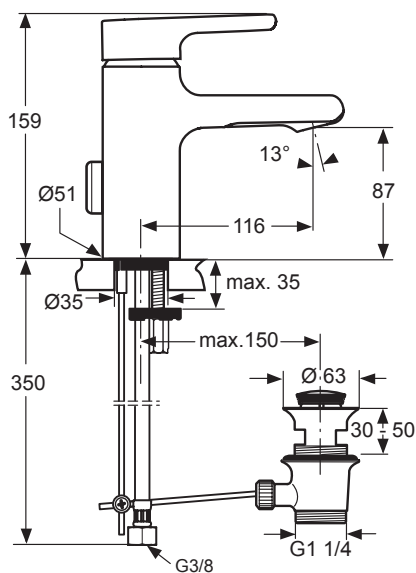

Finishes

- AA Chrome
- NU Neutral

Bathroom
Fittings

A 4594 ..