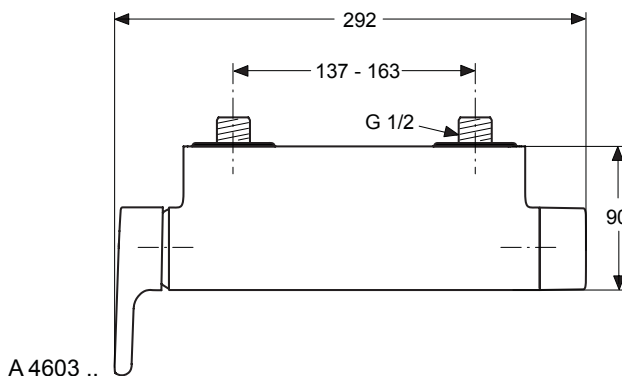

Finishes

AA Chrome

NU Neutral

Bathroom
Fittings