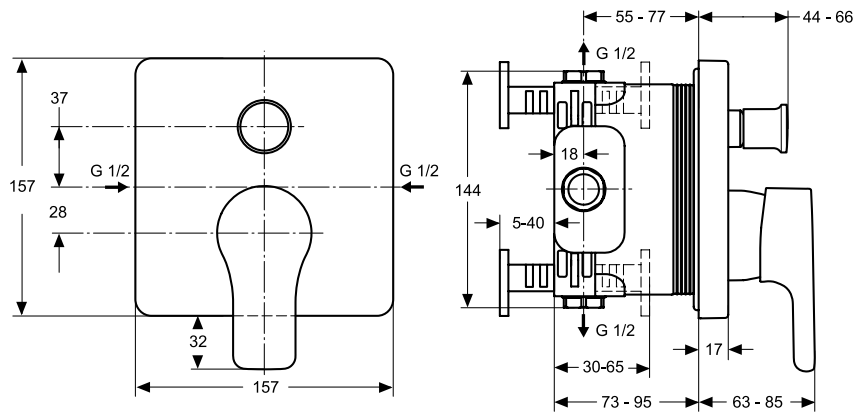

**A1000NU**

**Finishes**

AA Chrome

NU Neutral

A 4758 ..

A 4757 ..

**Description**

Attitude bath & shower built-in mixer KIT 2, with 47 mm Click cartridge, automatic pull diverter, invisible fixation of the escutcheon and noise reducer, for combination with universal KIT 1 A2650NU