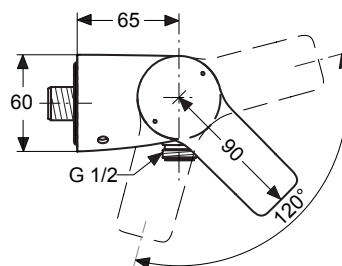

Finishes

AA Chrome

NU Neutral

Bathroom
Fittings