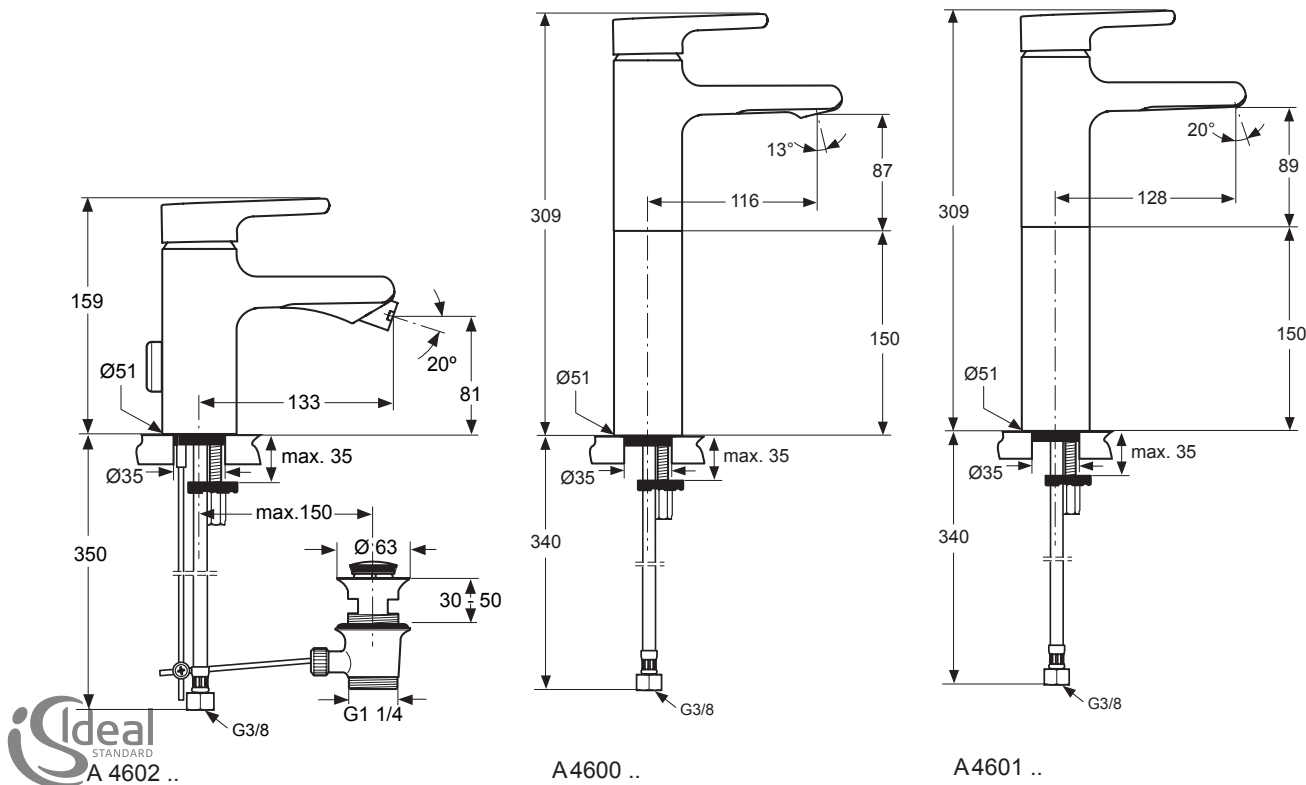

A 4754 ..

Finishes

AA Chrome

NU Neutral