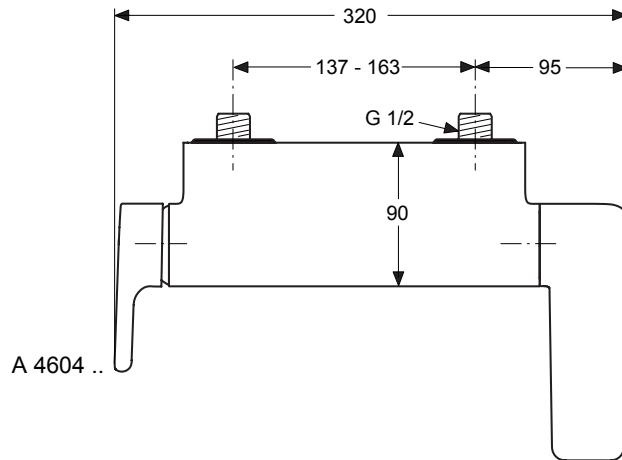

Finishes

AA Chrome

NU Neutral

Bathroom
Fittings