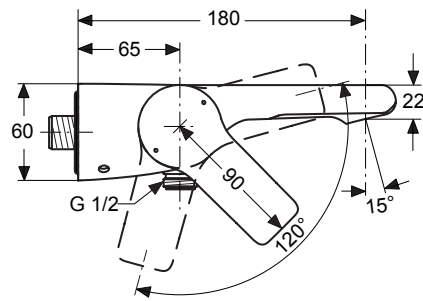

Finishes

AA Chrome

NU Neutral

Bathroom
Fittings