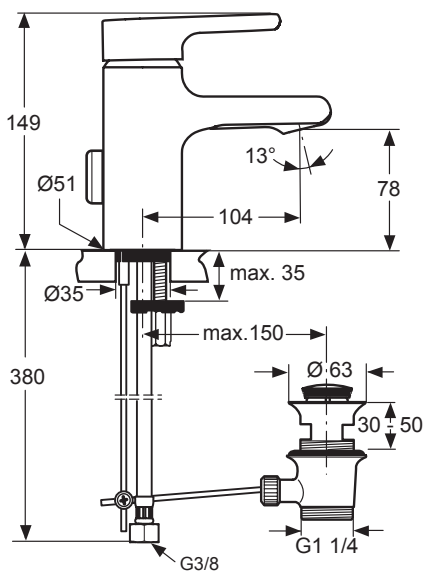

Description

Attitude basin mixer 1 hole, with flexible hoses G3/8, aerator spout, pop-up waste, multiport 40mm Click cartridge, removable inlay, Easy-fix, chrome

Attitude basin mixer Piccolo, 1 hole, with flexible hoses G3/8, aerator spout, pop-up waste, multiport 40mm Click cartridge, removable inlay, Easy-fix, chrome

Attitude basin mixer Piccolo, 1 hole, **with a maximum 5lt/min flowrate**, with flexible hoses G3/8, waterfall aerator spout, pop-up waste, multiport 40mm cartridge, removable inlay, Easy-fix, chrome

Alternative product

You can obtain a **maximum 5lt/min** flowrate with one extra component. Specifically:

Attitude basin mixer 1 hole, **with maximum 5lt/min flowrate**, with flexible hoses G3/8", aerator spout, pop-up waste, multiport 40mm Click cartridge, removable inlay, Easy-fix, chrome. **Necessary codes to order: A4594AA (basin mixer) and A962079NU (regulator).**

Attitude basin mixer Piccolo, 1 hole, **with maximum 5lt/min flowrate**, with flexible hoses G3/8", aerator spout, pop-up waste, multiport 40mm Click cartridge, removable inlay, Easy-fix, chrome. **Necessary codes to order: A4753AA (basin mixer) and A962079NU (regulator).**

Recommended equipment

Cache flow regulator that provides a maximum 5lt/min flowrate.

Product

Article-No.

Basin mixer aerator spout	A4594AA
Basin mixer Piccolo, aerator spout	A4753AA
Basin mixer Piccolo, waterfall spout	A4754AA

Recommended equipment

Cache flow regulator 5lt/min	A962079NU

Finishes

- AA Chrome
- NU Neutral

Bathroom
Fittings

A 4753 ..