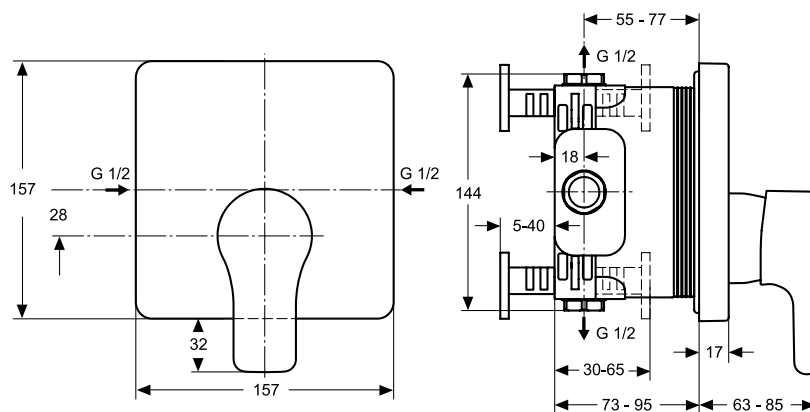

**A1000NU**

**Finishes**

AA Chrome

NU Neutral

A 4758 ..

A 4757 ..

**Description**

Attitude bath & shower built-in mixer KIT 2, with 47 mm Click cartridge, automatic pull diverter, invisible fixation of the escutcheon and noise reducer, for combination with universal KIT 1 A2650NU