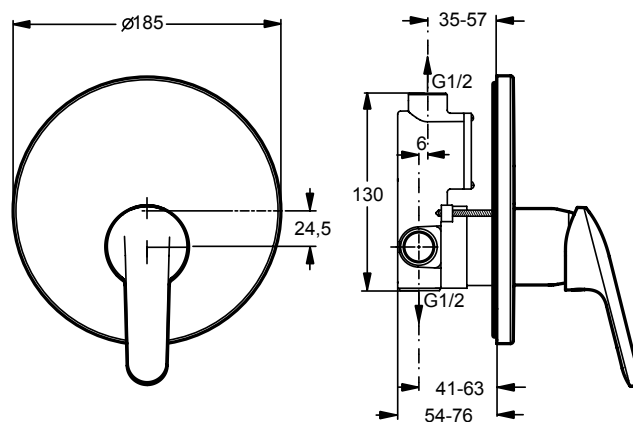

B9789 ..

B9793 ..