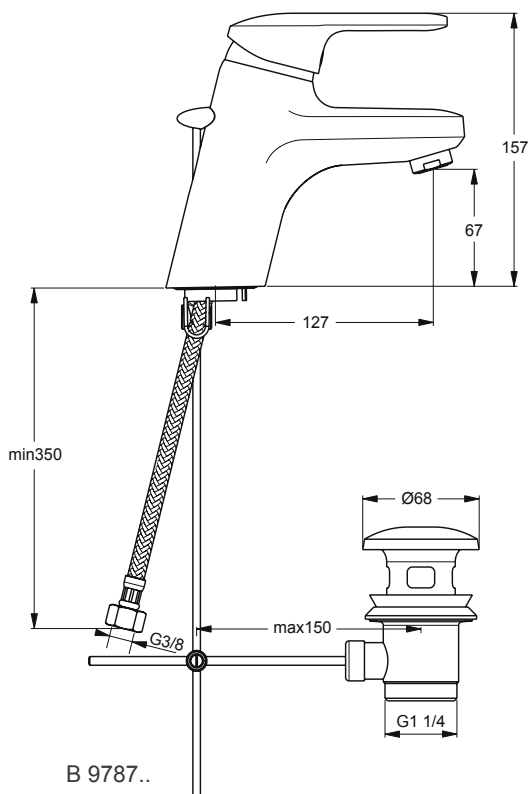

Optiset bidet mixer **with a maximum 5lt/min flowrate**, with 47 mm click cartridge, water saving and hot temperature limiter, flexible hoses G3/8", metal pop-up waste, chrome. **Necessary codes to order: B9788AA (bidet mixer) and A963369AA (regulator).**

**B9787AA**

Bidet mixer with pop-up waste

**B9788AA**

**Recommended equipment**

Regulator 5lt/min for bidet mixer

**A963369AA**

Regulator 5lt/min

**B960852AA**

**Finishes**

AA Chrome

**Description**

Optiset bath & shower exposed mixer without accessories, with 47 mm click cartridge, water saving and hot temperature limiter, cache aerator, automatic diverter, S-connectors and check valve, chrome.

Optiset shower exposed mixer without accessories, with 47 mm click cartridge, water saving and hot temperature limiter, S-connectors and check valve, chrome.

**Alternative product**

You can obtain a **maximum 8lt/min flowrate** with one extra component. Specifically: