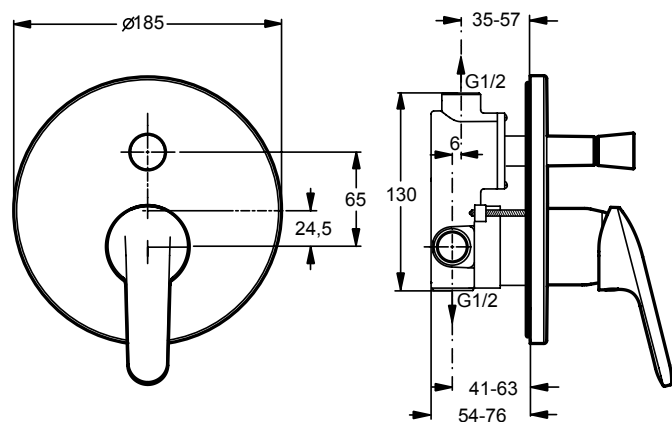

Finishes

- AA Chrome
- NU Neutral

Bathroom Fittings

B9794 ..