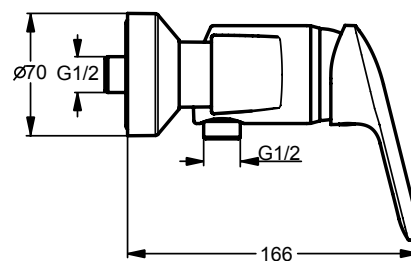

Finishes

- AA Chrome
- NU Neutral