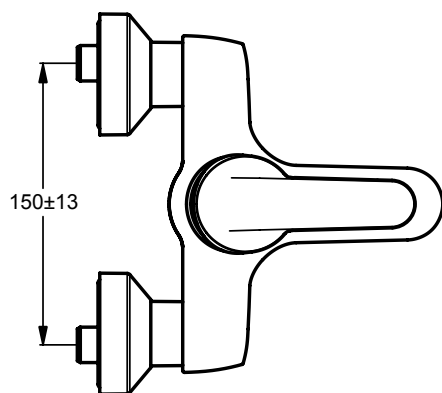

Finishes

- AA Chrome
- NU Neutral