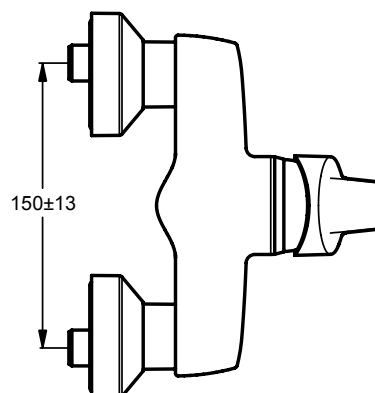

Finishes

- AA Chrome
- NU Neutral