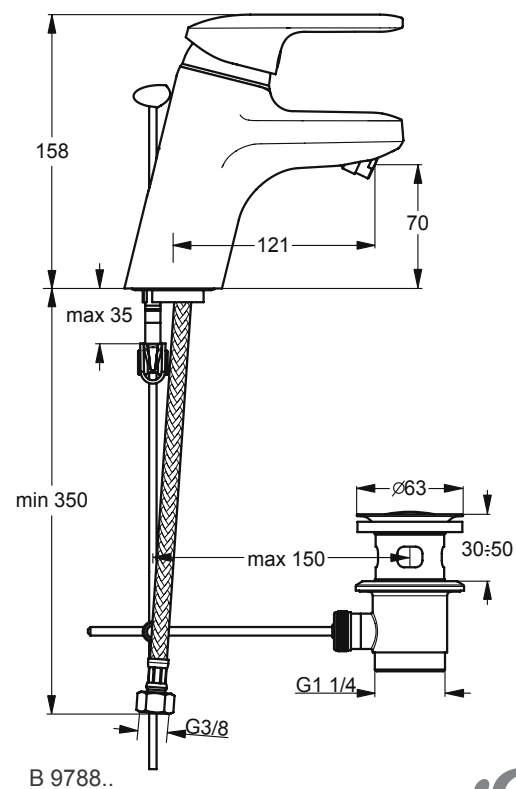

Optiset bidet mixer **with a maximum 5lt/min flowrate**, with 47 mm click cartridge, water saving and hot temperature limiter, flexible hoses G3/8", metal pop-up waste, chrome. **Necessary codes to order: B9788AA (bidet mixer) and A963369AA (regulator).**

**B9787AA**

Bidet mixer with pop-up waste

**B9788AA**

**Recommended equipment**

Regulator 5lt/min for bidet mixer

**A963369AA**

Regulator 5lt/min

**B960852AA**

**Finishes**

AA Chrome

**Description**

Optiset bath & shower exposed mixer without accessories, with 47 mm click cartridge, water saving and hot temperature limiter, cache aerator, automatic diverter, S-connectors and check valve, chrome.

Optiset shower exposed mixer without accessories, with 47 mm click cartridge, water saving and hot temperature limiter, S-connectors and check valve, chrome.

**Alternative product**

You can obtain a **maximum 8lt/min flowrate** with one extra component. Specifically: