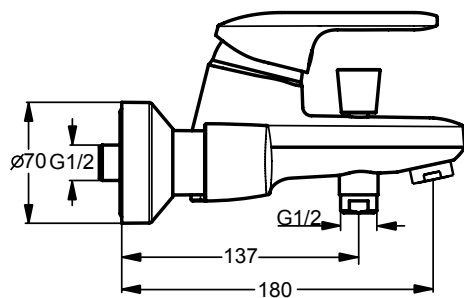

Finishes

- AA Chrome
- NU Neutral