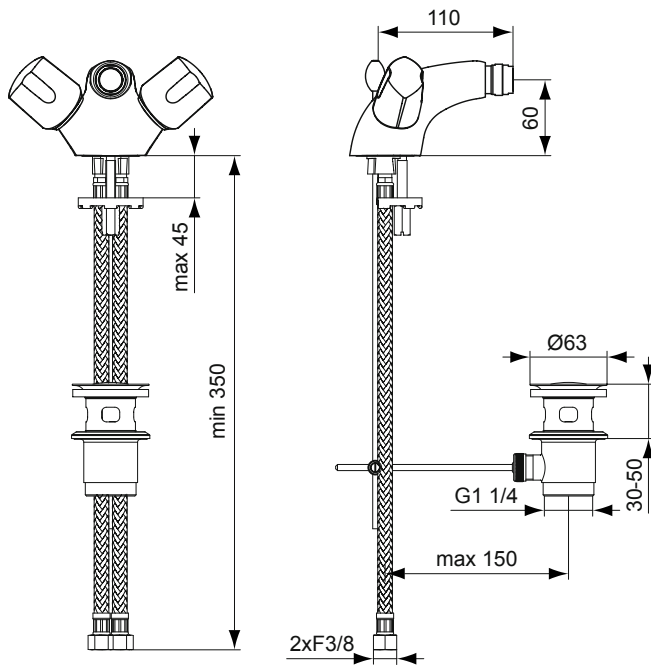

Finishes

AA Chrome