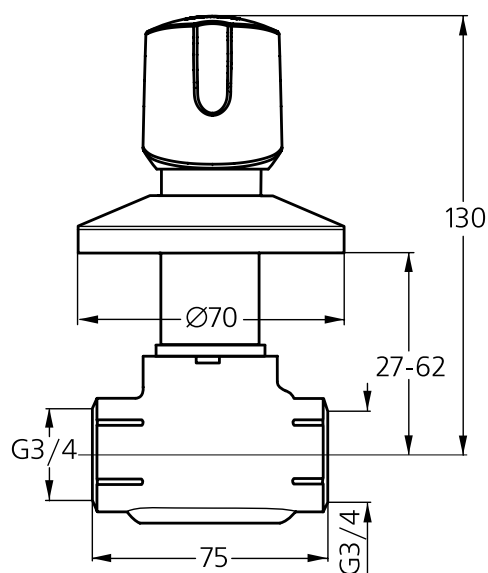

**Finishes**

AA Chrome

Bathroom  
Fittings

**Description**

Euroflow C set build-in valve, KIT1+ KIT2 full set version, cartridge G3/4 with rubber elements, G3/4 connection holes and metal handle, chrome

Euroflow C set build-in valve, KIT1+ KIT2 full set version, cartridge G1/2 with rubber elements, G1/2 connection holes and metal handle, chrome

**Product**

Article-No.

Set build-in valve G3/4

**B1915AA**

Set build-in valve G1/2

**B1937AA**

**Finishes**

AA Chrome

B 1915 ..

B 1937 ..

**Description**

Euroflow C wall mounted tap, with cartridge G1/2 180°, inlet with adapter garden hose and metal handle, without check valve, chrome

Euroflow C wall mounted tap, with cartridge G1/2 180°, inlet with adapter garden hose, cascade aerator M22x1, check valve and metal handle, chrome

**Finishes**

AA Chrome

Bathroom  
Fittings

**Description**

Euroflow C rim mounted tap, with cartridge G1/2 180°, cast body, aerator M24X1-A, Easy-fix and metal handle, chrome

Euroflow C rim mounted tap, with swiveling tubular R spout 150mm, cartridge G1/2 180°, cast body, aerator M22X1-B, Easy-fix and metal handle, chrome