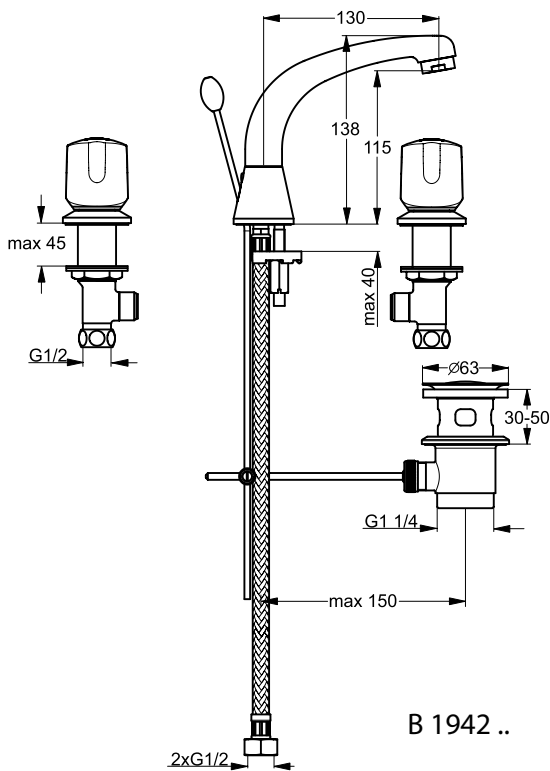

Euroflow C basin mixer, with swiveling cast spout, flexible hoses G3/8, G1/2 ceramic cartridge, metal pop-up waste, aerator M24X1-A, Easy-fix and metal handles, chrome

Euroflow C basin mixer, with swiveling tubular spout 150mm, flexible hoses G3/8, G1/2 ceramic cartridge, metal pop-up waste, aerator M24X1-A, Easy-fix and metal handles, chrome

Euroflow C basin mixer, with swiveling tubular spout 150mm, G1/2 ceramic cartridge, metal pop-up waste, aerator M22X1-B, Easy-fix and metal handles, chrome

**Product**

Article-No.

Basin mixer 3 holes cast spout

**B1942AA**

Basin mixer 3 holes tubular spout

**B1891AA**

**Finishes**

AA Chrome

Bathroom  
Fittings

B 1891 ..

B 1942 ..

**Description**

Euroflow C 1 hole bidet mixer, with flexible hoses G3/8, cartridge G1/2, metal pop-up waste, ball-joint aerator M24X1-A, Easy-fix and metal handles, chrome

Euroflow C 3 holes bidet mixer, with G1/2 nuts with sealing system, cartridge G1/2 180°, metal pop-up waste, Easy-fix and metal handles, chrome