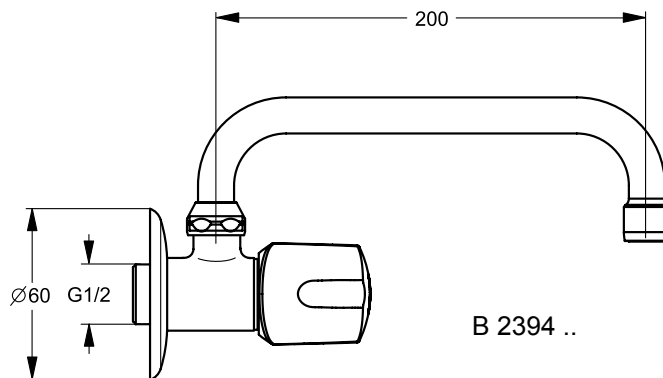

B 1915 ..

B 1937 ..

**Description**

Euroflow C wall mounted tap, with cartridge G1/2 180°, inlet with adapter garden hose and metal handle, without check valve, chrome

Euroflow C wall mounted tap, with cartridge G1/2 180°, inlet with adapter garden hose, cascade aerator M22x1, check valve and metal handle, chrome

Euroflow C wall mounted tap, with cartridge G1/2 180°, swiveling U tubular spout 200mm and metal handle, without check valve, chrome

**Product**

Article-No.

Wall tap without check valve	<b>B2391AA</b>
Wall tap with cascade aerator	<b>B2392AA</b>
Wall tap with swiveling spout	<b>B2394AA</b>

**Finishes**

AA Chrome

Bathroom  
Fittings

**Description**

Euroflow C rim mounted tap, with cartridge G1/2 180°, cast body, aerator M24X1-A, Easy-fix and metal handle, chrome

Euroflow C rim mounted tap, with swiveling tubular R spout 150mm, cartridge G1/2 180°, cast body, aerator M22X1-B, Easy-fix and metal handle, chrome