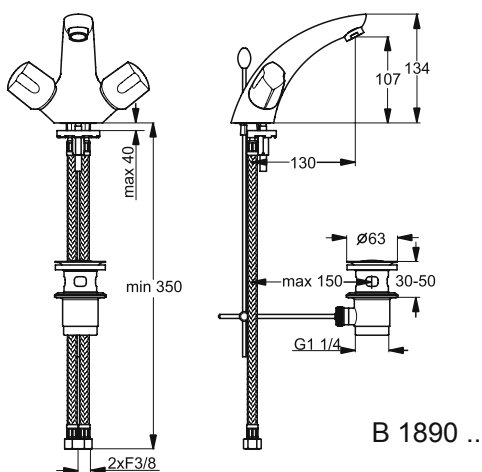

Bathroom  
Fittings

**Finishes**  
AA Chrome

**Description**

Euroflow C basin mixer, with flexible hoses G3/8, G1/2 ceramic cartridge, metal pop-up waste, aerator M24X1-A, Easy-fix and metal handles, chrome

Euroflow C basin mixer, with swiveling cast spout, flexible hoses G3/8, G1/2 ceramic cartridge, metal pop-up waste, aerator M24X1-A, Easy-fix and metal handles, chrome

Euroflow C basin mixer, with swiveling tubular spout 150mm, flexible hoses G3/8, G1/2 ceramic cartridge, metal pop-up waste, aerator M24X1-A, Easy-fix and metal handles, chrome

**Product**

Article-No.

Basin mixer	<b>B1890AA</b>
Basin mixer cast spout	<b>B1892AA</b>
Basin mixer tubular spout	<b>B1893AA</b>

**Finishes**

AA Chrome

B 1893 ..

**Description**

Euroflow C 3 holes basin mixer, with swiveling cast spout, G1/2 ceramic cartridge, metal pop-up waste, aerator M24X1-B, Easy-fix and metal handles, chrome

Euroflow C basin mixer, with swiveling tubular spout 150mm, G1/2 ceramic cartridge, metal pop-up waste, aerator M22X1-B, Easy-fix and metal handles, chrome

**Product**

Article-No.

Basin mixer 3 holes cast spout