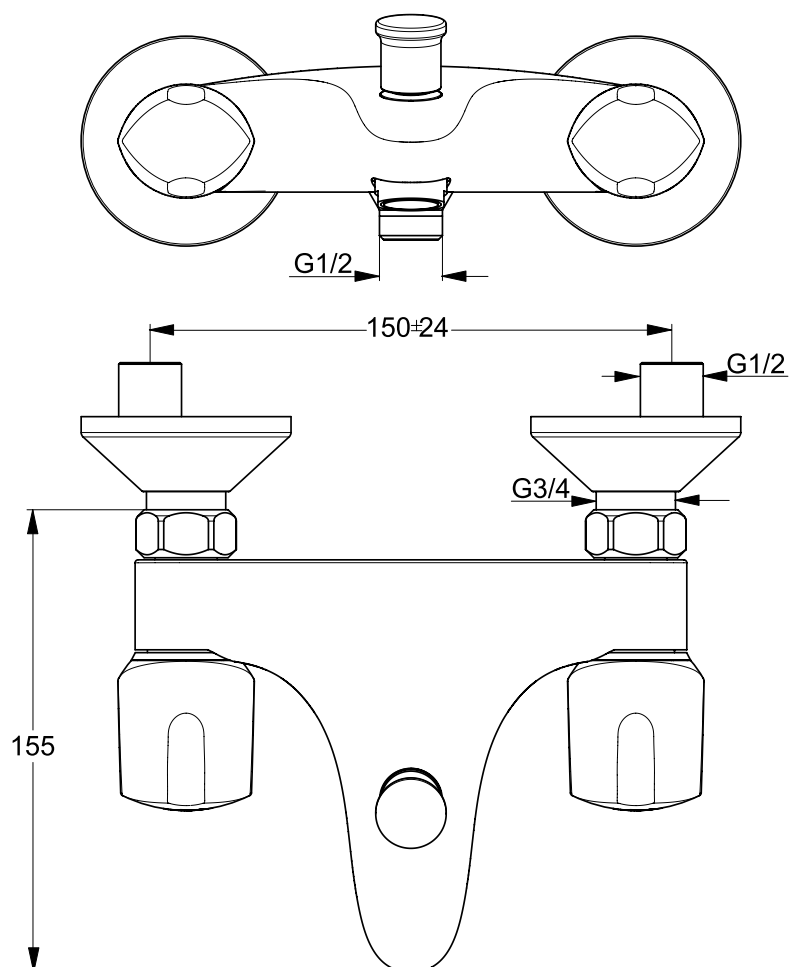

**Description**

Euroflow C 1 hole bidet mixer, with flexible hoses G3/8, cartridge G1/2, metal pop-up waste, ball-joint aerator M24X1-A, Easy-fix and metal handles, chrome

Euroflow C 3 holes bidet mixer, with G1/2 nuts with sealing system, cartridge G1/2 180°, metal pop-up waste, Easy-fix and metal handles, chrome

Euroflow C bath & shower exposed mixer, without accessories, with automatic diverter, cartridges G1/2 180°, aerator M24X1-C and metal handles, chrome

**Product**

Article-No.

Bath & Shower mixer exposed

**B1901AA**

**Finishes**

AA Chrome

Bathroom  
Fittings

**Description**

Euroflow C set build-in valve, KIT1+ KIT2 full set version, cartridge G3/4 with rubber elements, G3/4 connection holes and metal handle, chrome

Euroflow C set build-in valve, KIT1+ KIT2 full set version, cartridge G1/2 with rubber elements, G1/2 connection holes and metal handle, chrome

B 1915 ..

B 1937 ..

**Description**

Euroflow C wall mounted tap, with cartridge G1/2 180°, inlet with adapter garden hose and metal handle, without check valve, chrome

Euroflow C wall mounted tap, with cartridge G1/2 180°, inlet with adapter garden hose, cascade aerator M22x1, check valve and metal handle, chrome