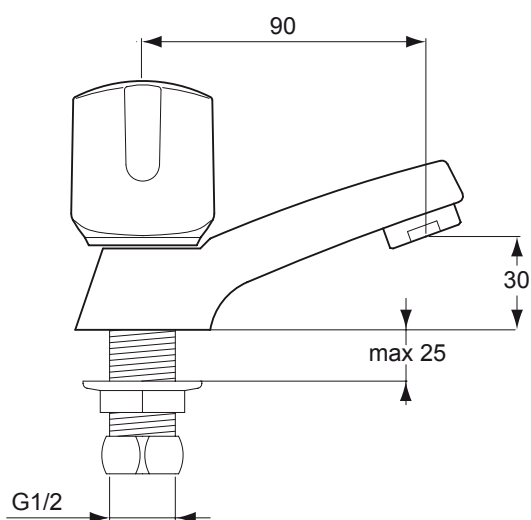

B 1915 ..

B 1937 ..

**Description**

Euroflow C wall mounted tap, with cartridge G1/2 180°, inlet with adapter garden hose and metal handle, without check valve, chrome

Euroflow C wall mounted tap, with cartridge G1/2 180°, inlet with adapter garden hose, cascade aerator M22x1, check valve and metal handle, chrome

Euroflow C wall mounted tap, with cartridge G1/2 180°, swiveling U tubular spout 200mm and metal handle, without check valve, chrome

**Product**

Article-No.

Wall tap without check valve	<b>B2391AA</b>
Wall tap with cascade aerator	<b>B2392AA</b>
Wall tap with swiveling spout	<b>B2394AA</b>

**Finishes**

AA Chrome

Bathroom  
Fittings

**Description**

Euroflow C rim mounted tap, with cartridge G1/2 180°, cast body, aerator M24X1-A, Easy-fix and metal handle, chrome

Euroflow C rim mounted tap, with swiveling tubular R spout 150mm, cartridge G1/2 180°, cast body, aerator M22X1-B, Easy-fix and metal handle, chrome

**Product**

Article-No.

Rim mounted tap cast body	<b>B1894AA</b>
Rim mounted tap with swiveling spout	<b>B2395AA</b>

**Finishes**

AA Chrome

B 1894 ..

B 2395 ..