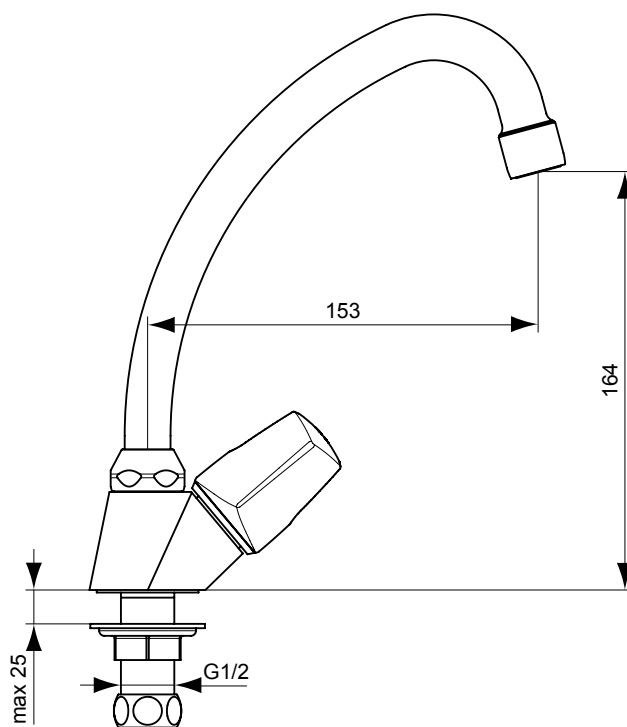

B 1915 ..

B 1937 ..

**Description**

Euroflow C wall mounted tap, with cartridge G1/2 180°, inlet with adapter garden hose and metal handle, without check valve, chrome

Euroflow C wall mounted tap, with cartridge G1/2 180°, inlet with adapter garden hose, cascade aerator M22x1, check valve and metal handle, chrome

Euroflow C wall mounted tap, with cartridge G1/2 180°, swiveling U tubular spout 200mm and metal handle, without check valve, chrome

**Product**

Article-No.

Wall tap without check valve	<b>B2391AA</b>
Wall tap with cascade aerator	<b>B2392AA</b>
Wall tap with swiveling spout	<b>B2394AA</b>

**Finishes**

AA Chrome

Bathroom  
Fittings

**Description**

Euroflow C rim mounted tap, with cartridge G1/2 180°, cast body, aerator M24X1-A, Easy-fix and metal handle, chrome

Euroflow C rim mounted tap, with swiveling tubular R spout 150mm, cartridge G1/2 180°, cast body, aerator M22X1-B, Easy-fix and metal handle, chrome

**Product**

Article-No.

Rim mounted tap cast body	<b>B1894AA</b>
Rim mounted tap with swiveling spout	<b>B2395AA</b>

**Finishes**

AA Chrome

B 1894 ..

B 2395 ..