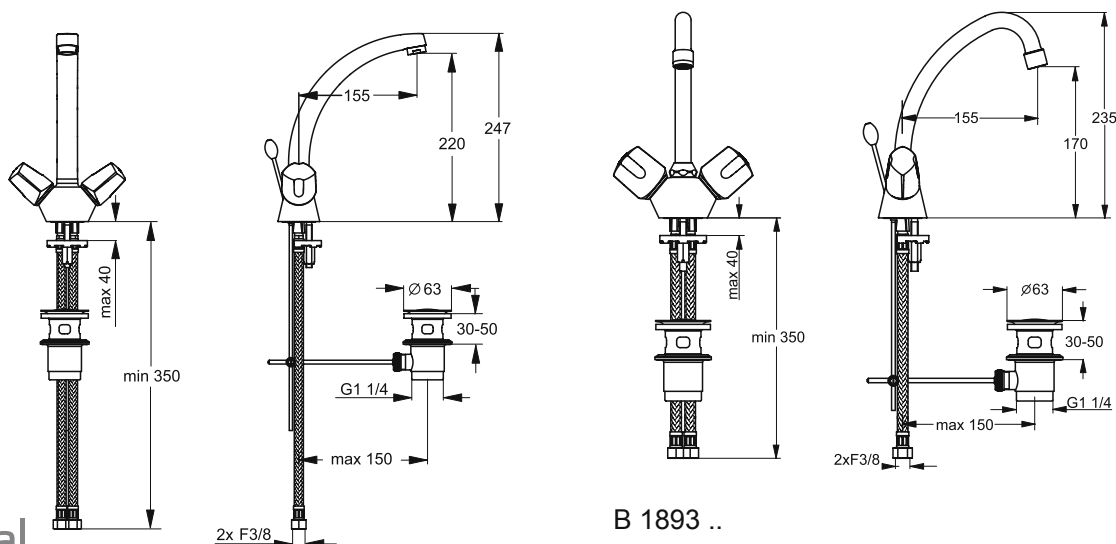

Bathroom  
Fittings

**Finishes**  
AA Chrome

**Description**

Euroflow C basin mixer, with flexible hoses G3/8, G1/2 ceramic cartridge, metal pop-up waste, aerator M24X1-A, Easy-fix and metal handles, chrome

Euroflow C basin mixer, with swiveling cast spout, flexible hoses G3/8, G1/2 ceramic cartridge, metal pop-up waste, aerator M24X1-A, Easy-fix and metal handles, chrome

Euroflow C basin mixer, with swiveling tubular spout 150mm, flexible hoses G3/8, G1/2 ceramic cartridge, metal pop-up waste, aerator M24X1-A, Easy-fix and metal handles, chrome

**Product**

Article-No.

Basin mixer	<b>B1890AA</b>
Basin mixer cast spout	<b>B1892AA</b>
Basin mixer tubular spout	<b>B1893AA</b>

**Finishes**

AA Chrome

B 1893 ..

**Description**

Euroflow C 3 holes basin mixer, with swiveling cast spout, G1/2 ceramic cartridge, metal pop-up waste, aerator M24X1-B, Easy-fix and metal handles, chrome

Euroflow C basin mixer, with swiveling tubular spout 150mm, G1/2 ceramic cartridge, metal pop-up waste, aerator M22X1-B, Easy-fix and metal handles, chrome

**Product**

Article-No.

Basin mixer 3 holes cast spout