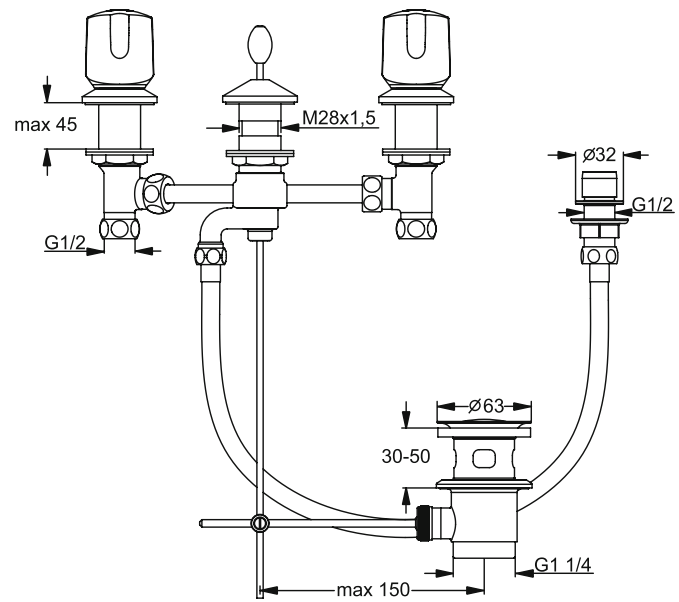

**Description**

Euroflow C 1 hole bidet mixer, with flexible hoses G3/8, cartridge G1/2, metal pop-up waste, ball-joint aerator M24X1-A, Easy-fix and metal handles, chrome

Euroflow C 3 holes bidet mixer, with G1/2 nuts with sealing system, cartridge G1/2 180°, metal pop-up waste, Easy-fix and metal handles, chrome

**Product**

Article-No.

Bidet mixer 1 hole	<b>B1896AA</b>
Bidet mixer 3 holes	<b>B1909AA</b>

**Finishes**

AA Chrome

B 1896..

B 1909..

**Description**

**Finishes**

AA Chrome

Bathroom  
Fittings

**Description**

Euroflow C set build-in valve, KIT1+ KIT2 full set version, cartridge G3/4 with rubber elements, G3/4 connection holes and metal handle, chrome

Euroflow C set build-in valve, KIT1+ KIT2 full set version, cartridge G1/2 with rubber elements, G1/2 connection holes and metal handle, chrome

B 1915 ..

B 1937 ..

**Description**

Euroflow C wall mounted tap, with cartridge G1/2 180°, inlet with adapter garden hose and metal handle, without check valve, chrome

Euroflow C wall mounted tap, with cartridge G1/2 180°, inlet with adapter garden hose, cascade aerator M22x1, check valve and metal handle, chrome