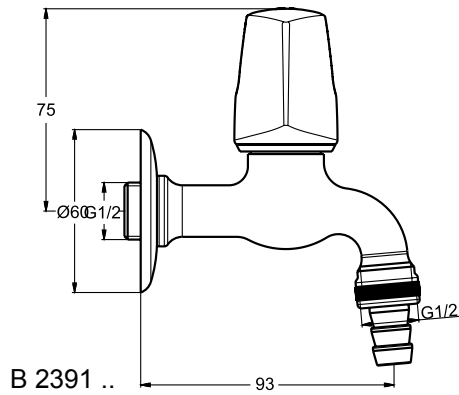

B 1915 ..

B 1937 ..

**Description**

Euroflow C wall mounted tap, with cartridge G1/2 180°, inlet with adapter garden hose and metal handle, without check valve, chrome

Euroflow C wall mounted tap, with cartridge G1/2 180°, inlet with adapter garden hose, cascade aerator M22x1, check valve and metal handle, chrome

Euroflow C wall mounted tap, with cartridge G1/2 180°, swiveling U tubular spout 200mm and metal handle, without check valve, chrome

**Product**

Article-No.

Wall tap without check valve	<b>B2391AA</b>
Wall tap with cascade aerator	<b>B2392AA</b>
Wall tap with swiveling spout	<b>B2394AA</b>

**Finishes**

AA Chrome

Bathroom  
Fittings

**Description**

Euroflow C rim mounted tap, with cartridge G1/2 180°, cast body, aerator M24X1-A, Easy-fix and metal handle, chrome

Euroflow C rim mounted tap, with swiveling tubular R spout 150mm, cartridge G1/2 180°, cast body, aerator M22X1-B, Easy-fix and metal handle, chrome

**Product**

Article-No.

Rim mounted tap cast body	<b>B1894AA</b>
Rim mounted tap with swiveling spout	<b>B2395AA</b>

**Finishes**

AA Chrome

B 1894 ..

B 2395 ..