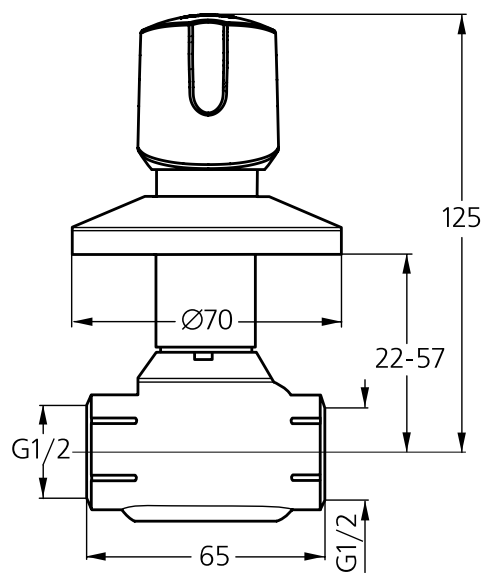

**Finishes**

AA Chrome

Bathroom  
Fittings

**Description**

Euroflow C set build-in valve, KIT1+ KIT2 full set version, cartridge G3/4 with rubber elements, G3/4 connection holes and metal handle, chrome

Euroflow C set build-in valve, KIT1+ KIT2 full set version, cartridge G1/2 with rubber elements, G1/2 connection holes and metal handle, chrome

**Product**

Article-No.

Set build-in valve G3/4

**B1915AA**

Set build-in valve G1/2

**B1937AA**

**Finishes**

AA Chrome

B 1915 ..

B 1937 ..

**Description**

Euroflow C wall mounted tap, with cartridge G1/2 180°, inlet with adapter garden hose and metal handle, without check valve, chrome

Euroflow C wall mounted tap, with cartridge G1/2 180°, inlet with adapter garden hose, cascade aerator M22x1, check valve and metal handle, chrome