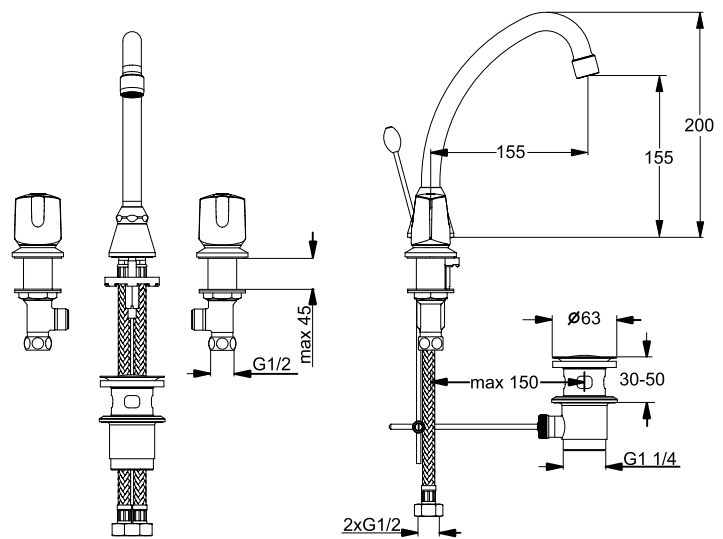

Euroflow C basin mixer, with swiveling cast spout, flexible hoses G3/8, G1/2 ceramic cartridge, metal pop-up waste, aerator M24X1-A, Easy-fix and metal handles, chrome

Euroflow C basin mixer, with swiveling tubular spout 150mm, flexible hoses G3/8, G1/2 ceramic cartridge, metal pop-up waste, aerator M24X1-A, Easy-fix and metal handles, chrome

Euroflow C basin mixer, with swiveling tubular spout 150mm, G1/2 ceramic cartridge, metal pop-up waste, aerator M22X1-B, Easy-fix and metal handles, chrome

**Product**

Article-No.

Basin mixer 3 holes cast spout

**B1942AA**

Basin mixer 3 holes tubular spout

**B1891AA**

**Finishes**

AA Chrome

Bathroom  
Fittings

B 1891 ..

B 1942 ..

**Description**

Euroflow C 1 hole bidet mixer, with flexible hoses G3/8, cartridge G1/2, metal pop-up waste, ball-joint aerator M24X1-A, Easy-fix and metal handles, chrome

Euroflow C 3 holes bidet mixer, with G1/2 nuts with sealing system, cartridge G1/2 180°, metal pop-up waste, Easy-fix and metal handles, chrome