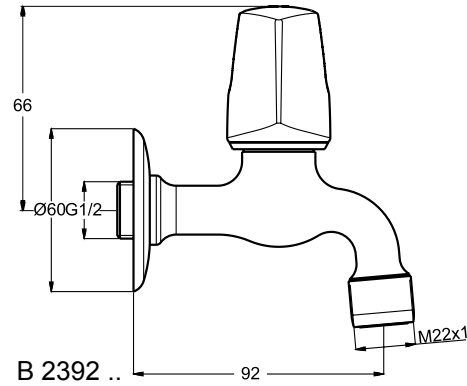

B 1915 ..

B 1937 ..

**Description**

Euroflow C wall mounted tap, with cartridge G1/2 180°, inlet with adapter garden hose and metal handle, without check valve, chrome

Euroflow C wall mounted tap, with cartridge G1/2 180°, inlet with adapter garden hose, cascade aerator M22x1, check valve and metal handle, chrome

Euroflow C wall mounted tap, with cartridge G1/2 180°, swiveling U tubular spout 200mm and metal handle, without check valve, chrome

**Product**

Article-No.

Wall tap without check valve	<b>B2391AA</b>
Wall tap with cascade aerator	<b>B2392AA</b>
Wall tap with swiveling spout	<b>B2394AA</b>

**Finishes**

AA Chrome

Bathroom  
Fittings

**Description**

Euroflow C rim mounted tap, with cartridge G1/2 180°, cast body, aerator M24X1-A, Easy-fix and metal handle, chrome

Euroflow C rim mounted tap, with swiveling tubular R spout 150mm, cartridge G1/2 180°, cast body, aerator M22X1-B, Easy-fix and metal handle, chrome

**Product**

Article-No.

Rim mounted tap cast body	<b>B1894AA</b>
Rim mounted tap with swiveling spout	<b>B2395AA</b>

**Finishes**

AA Chrome

B 1894 ..

B 2395 ..