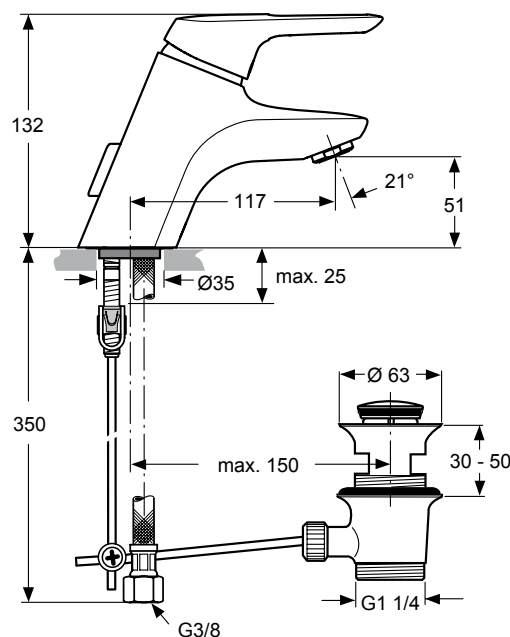

Regulator 5lt/min	<b>B960852AA</b>
-------------------	------------------

**Finishes**

AA Chrome

Bathroom Fittings

A 5646 ..., A5658 ..

A 5651 ..

Designer: Artefakt

**Description**

Ceramic Blue bidet mixer **with a maximum 5lt/min flow-rate**, with 40 mm Click cartridge with hot water limit stop, cool body, aerator ball joint with maximum 5 lt/min flow-rate, top fix, flexible hoses G3/8", metal pop-up waste, chrome.