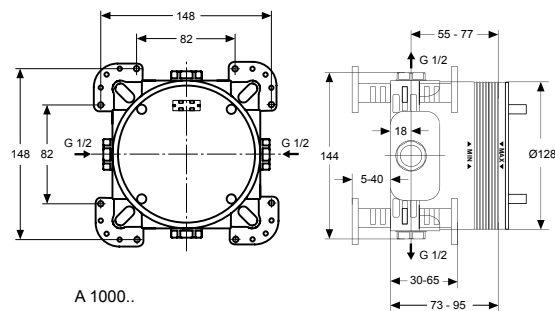

Built in

Ceramic Blue

Designer: Artefakt

Description

Ceramix Blue bath & shower built-in, KIT 2, with nickel free waterways, a 47 mm Click cartridge, automatic diverter and hot water limiter stop, chrome

Ceramix Blue shower built-in, KIT 2, with nickel free waterways, a 47 mm Click cartridge and hot water limiter stop, chrome

Necessary equipment

Easy Box kit 1, internal built in part for built in fittings, with pipe connections, fixation feet and fixation holes, support for accurate and reliable positioning both horizontally and vertically, grooves to facilitate trimming of the protruding parts of the box and flushing device

Product

Article-No.

Bath & Shower built in mixer

A5664AA

Shower built in mixer

A5666AA

Necessary equipment

Kit 1 Easy-Box

A1000NU

Finishes

AA Chrome

NU Neutral

A 1000..