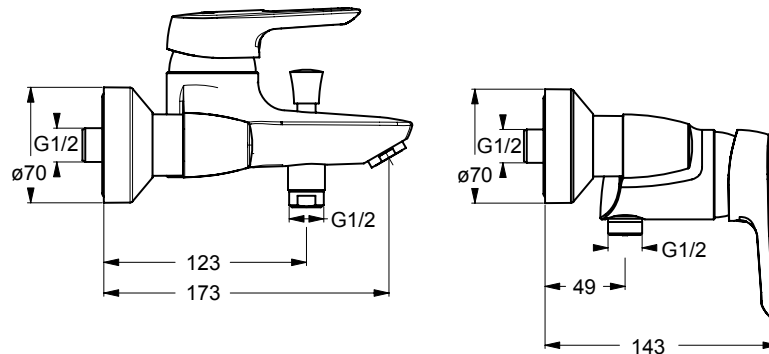

Finishes

- AA Chrome
- NU Neutral