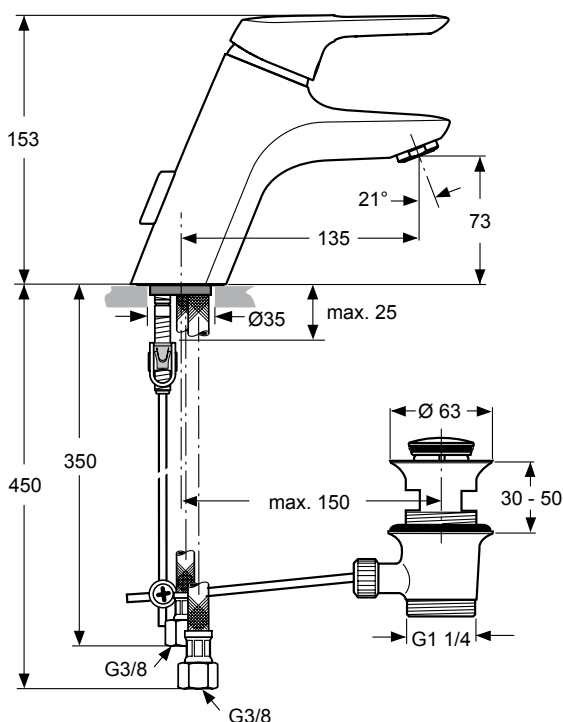

A 5651 ..

Finishes

AA Chrome

Bathroom Fittings

A 5646 ..., A5658 ..