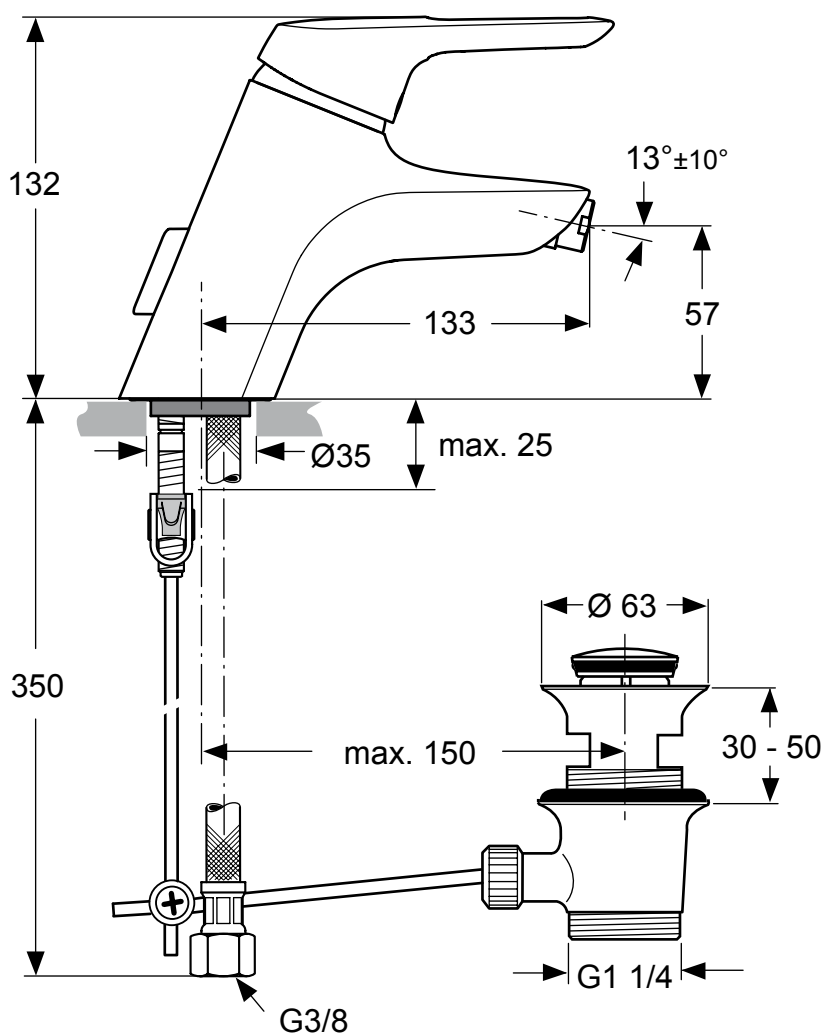

Finishes

AA Chrome