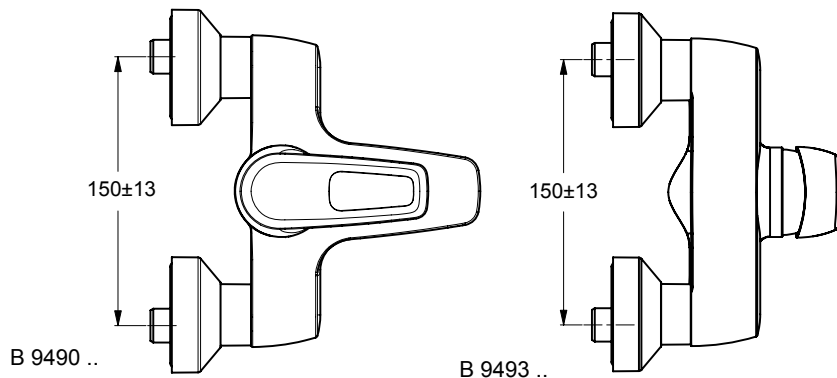

Finishes

- AA Chrome
- NU Neutral