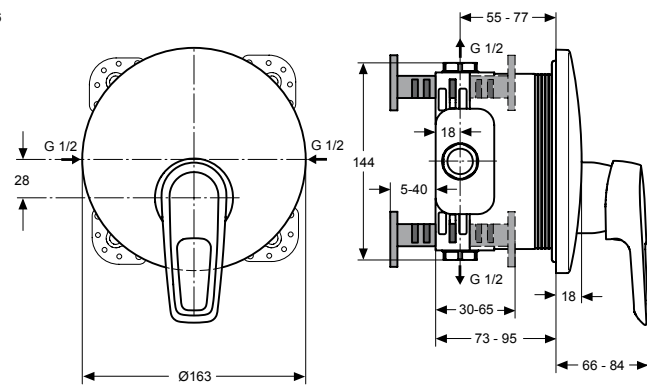

Built in

Ceramic Blue

Designer: Artefakt

Description

Ceramix Blue bath & shower built-in, KIT 2, with nickel free waterways, a 47 mm Click cartridge, automatic diverter and hot water limiter stop, chrome

Ceramix Blue shower built-in, KIT 2, with nickel free waterways, a 47 mm Click cartridge and hot water limiter stop, chrome

Necessary equipment

Easy Box kit 1, internal built in part for built in fittings, with pipe connections, fixation feet and fixation holes, support for accurate and reliable positioning both horizontally and vertically, grooves to facilitate trimming of the protruding parts of the box and flushing device

Product

Article-No.

Bath & Shower built in mixer

A5664AA

Shower built in mixer

A5666AA

Necessary equipment

Kit 1 Easy-Box

A1000NU

Finishes

AA Chrome

NU Neutral

A 5666..