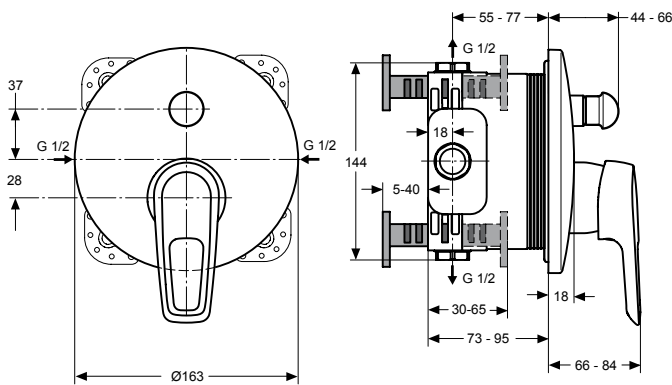

Finishes

AA Chrome

NU Neutral

A 5664..