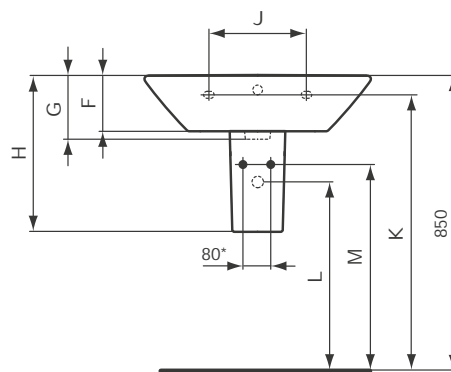

Hand Wash Basin

Tonic

Designer: Artefakt

Description

Tonic hand wash basin 50x38 cm, central tap hole punched.

Necessary equipment

Fixation set.

Recommended equipment

Tonic semi pedestal small, for basin 50 cm.

Ceramic Products

Product

Article-No.

Hand wash basin 50x38 cm

K068601

Necessary equipment

Fixation set

K710767

Recommended equipment

Semi pedestal small

K007201

Finishes

01 White

* 150 without semi pedestal

Attention
Please do not wall mount the basin on a wall or semi pedestal
first before you make the connection between the basin and the pedestal

											Ceramics		Furniture		tap holes
	A	B	C	D	E	F	G	H	J	K	L	M	L	M	
K 0686 ..	500	480	260	190	380	125	160	415	200	800	580	630	580	630	●