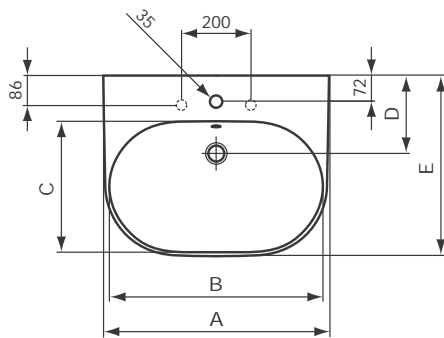

Hand Wash Basin

Tonic

Designer: Artefakt

Description

Tonic hand wash basin 50x38 cm, central tap hole punched.

Necessary equipment

Fixation set.

Recommended equipment

Tonic semi pedestal small, for basin 50 cm.

Ceramic Products

Product

Article-No.

Hand wash basin 50x38 cm

K068601

Necessary equipment

Fixation set

K710767

Recommended equipment

Semi pedestal small

K007201

Finishes

01 White

* 150 without semi pedestal

Attention
Please do not wall mount the basin on a wall or semi pedestal
first before you make the connection between the basin and the pedestal

											Ceramics		Furniture		tap holes
	A	B	C	D	E	F	G	H	J	K	L	M	L	M	
K 0686 ..	500	480	260	190	380	125	160	415	200	800	580	630	580	630	●