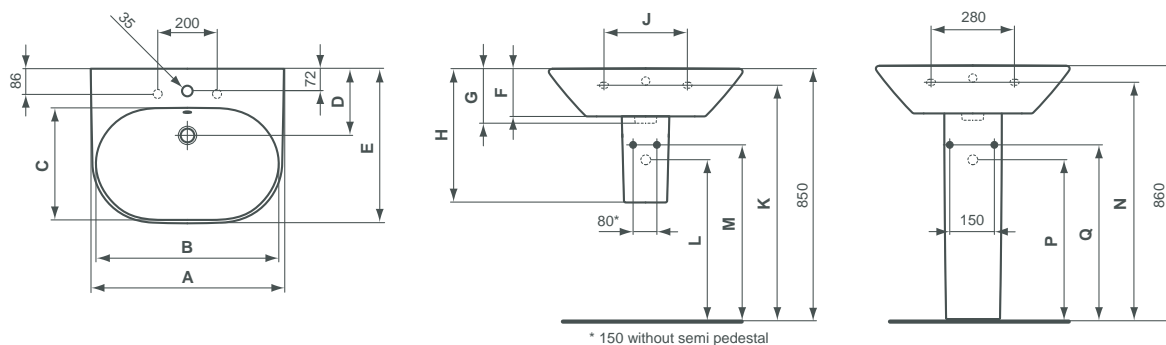

Necessary equipment

Fixation set.

Recommended equipment

Tonic floor standing pedestal, for basins 100/75/65/50 cm.

Tonic semi pedestal large, for basins 100/75/65 cm.

Ceramic Products

Product

Article-No.

	A	B	C	D	E	F	G	H	J	K	Ceramics		Furniture					tap holes
											L	M	L	M	N	P	Q	
K 0691 ..	750	725	410	220	550	150	175	450	280	795	565	615	565	600	805	575	625	o●o
K 0690 ..	700	680	405	220	540	150	175	450	280	795	565	615	565	600	805	575	625	o●o

Wash Basins

Tonic

Designer: Artefakt

Ceramic Products

Description

Tonic wash basin 65x52 cm, central tap hole punched, 2 semi pre-punched outer tap holes.

Tonic wash basin 60x52 cm, central tap hole punched, 2 semi pre-punched outer tap holes.

Hand Wash Basin

Tonic

Designer: Artefakt

Description

Tonic hand wash basin 50x38 cm, central tap hole punched.

Necessary equipment

Fixation set.

Recommended equipment