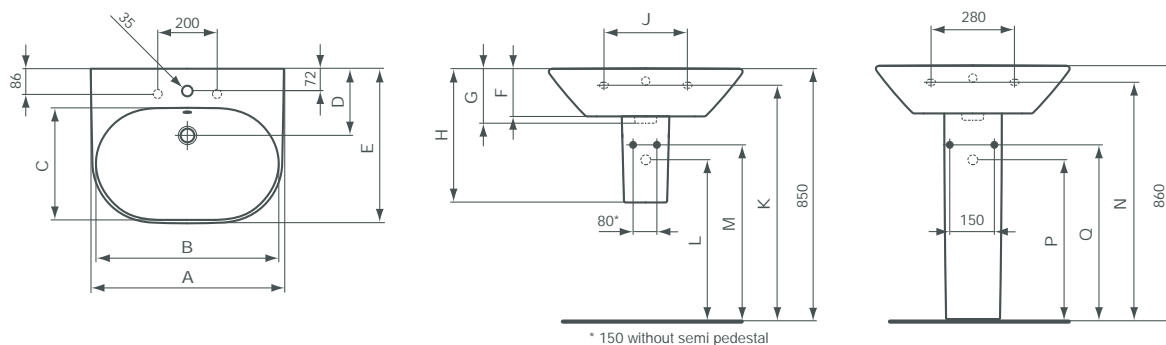

Wash Basins

Tonic

Designer: Artefakt

Ceramic Products

Description

Tonic wash basin 65x52 cm, central tap hole punched, 2 semi pre-punched outer tap holes.

Tonic wash basin 60x52 cm, central tap hole punched, 2 semi pre-punched outer tap holes.

Necessary equipment

Fixation set	K710767
--------------	----------------

Recommended equipment

Pedestal	R331101
Semi pedestal large	K007101

Finishes

01 White

											Ceramics		Furniture					tap holes
	A	B	C	D	E	F	G	H	J	K	L	M	L	M	N	P	Q	
K 0689 ..	650	615	380	220	520	160	185	450	280	795	555	605	555	600	805	565	615	●●●
K 0688 ..	600	565	380	220	520	160	185	450	280	795	555	605	555	600	805	565	615	●●●

Hand Wash Basin

Tonic

Designer: Artefakt

Description

Tonic hand wash basin 50x38 cm, central tap hole punched.

Necessary equipment

Fixation set.

Recommended equipment

Tonic semi pedestal small, for basin 50 cm.

Ceramic Products

Product

Article-No.

Hand wash basin 50x38 cm

K068601

Necessary equipment

Fixation set