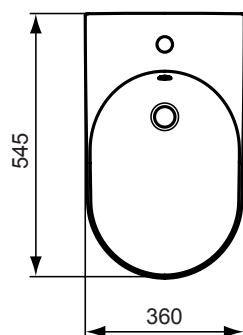

Designer: Artefakt

Description

Tonic floor standing back-to-wall bidet, central tap hole punched for over rim supply, including fixation set.

Tonic wall mounted bidet, central tap hole punched for over rim supply, including fixation screws.

Ceramic Products

Product

Article-No.

Floor standing back-to-wall bidet	K506061
Wall mounted bidet	K505961

Finishes

61 White

K 5060 ..

K 5059 ..