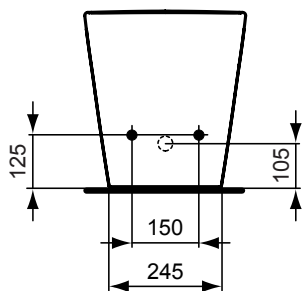

Designer: Artefakt

Description

Tonic floor standing back-to-wall bidet, central tap hole punched for over rim supply, including fixation set.

Tonic wall mounted bidet, central tap hole punched for over rim supply, including fixation screws.

Ceramic Products

Product

Article-No.

Floor standing back-to-wall bidet	K506061
Wall mounted bidet	K505961

Finishes

61 White

K 5060 ..

K 5059 ..