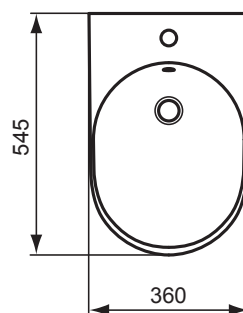

Designer: Artefakt

Description

Tonic floor standing back-to-wall bidet, central tap hole punched for over rim supply, including fixation set.

Tonic wall mounted bidet, central tap hole punched for over rim supply, including fixation screws.

Ceramic Products

Product

Article-No.

Floor standing back-to-wall bidet	K506061
Wall mounted bidet	K505961

Finishes

61 White

K 5060 ..

K 5059 ..