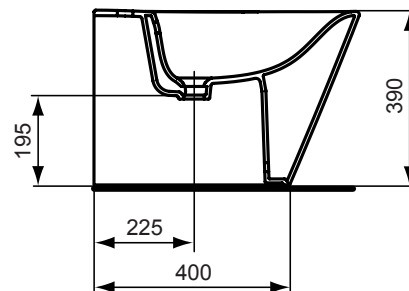

Designer: Artefakt

Description

Tonic floor standing back-to-wall bidet, central tap hole punched for over rim supply, including fixation set.

Tonic wall mounted bidet, central tap hole punched for over rim supply, including fixation screws.

Ceramic Products

Product

Article-No.

Floor standing back-to-wall bidet	K506061
Wall mounted bidet	K505961

Finishes

61 White

K 5060 ..

K 5059 ..