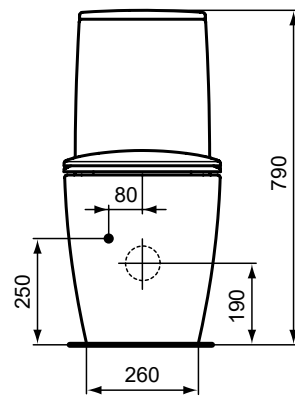

Ceramic Products

Description

Dea back-to-wall close coupled bowl with soft closing seat & cover (thin), including outlet bend and fixation set.

Dea back-to-wall close coupled bowl with normal seat & cover (thin), including outlet bend and fixation set.

Water saving with flushing water capacity at 6/3 or 4.5/3 lt.

Necessary equipment

DEA dual flush tank, with trapezoid button, bottom inlet valve (trim included).

AVAILABILITY - SEPTEMBER 2014

Product

Article-No.

Close coupled BTW bowl with normal S&C	T329401
Close coupled BTW bowl with soft closing S&C	T329501

Necessary equipment

Tank & trim	T423301
-------------	---------

Finishes

01 White

T 3294 ..; T3295 ..