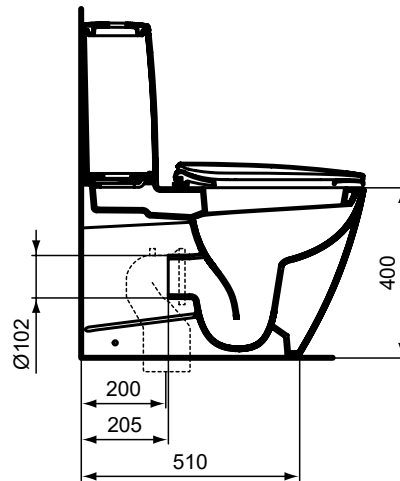

Ceramic Products

Description

Dea back-to-wall close coupled bowl with soft closing seat & cover (thin), including outlet bend and fixation set.

Dea back-to-wall close coupled bowl with normal seat & cover (thin), including outlet bend and fixation set.

Water saving with flushing water capacity at 6/3 or 4.5/3 lt.

Necessary equipment

DEA dual flush tank, with trapezoid button, bottom inlet valve (trim included).

AVAILABILITY - SEPTEMBER 2014

Product

Article-No.

Close coupled BTW bowl with normal S&C	T329401
Close coupled BTW bowl with soft closing S&C	T329501

Necessary equipment

Tank & trim	T423301
-------------	---------

Finishes

01 White

T 3294 ..; T3295 ..