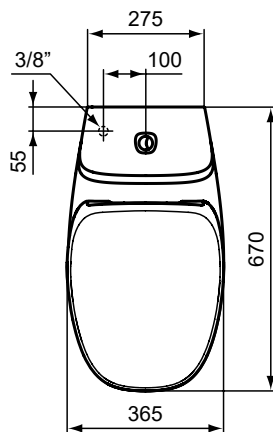

Ceramic Products

Description

Dea back-to-wall close coupled bowl with soft closing seat & cover (thin), including outlet bend and fixation set.

Dea back-to-wall close coupled bowl with normal seat & cover (thin), including outlet bend and fixation set.

Water saving with flushing water capacity at 6/3 or 4.5/3 lt.

Necessary equipment

DEA dual flush tank, with trapezoid button, bottom inlet valve (trim included).

AVAILABILITY - SEPTEMBER 2014

Product

Article-No.

Close coupled BTW bowl with normal S&C	T329401
Close coupled BTW bowl with soft closing S&C	T329501

Necessary equipment

Tank & trim	T423301
-------------	---------

Finishes

01 White

T 3294 ..; T3295 ..