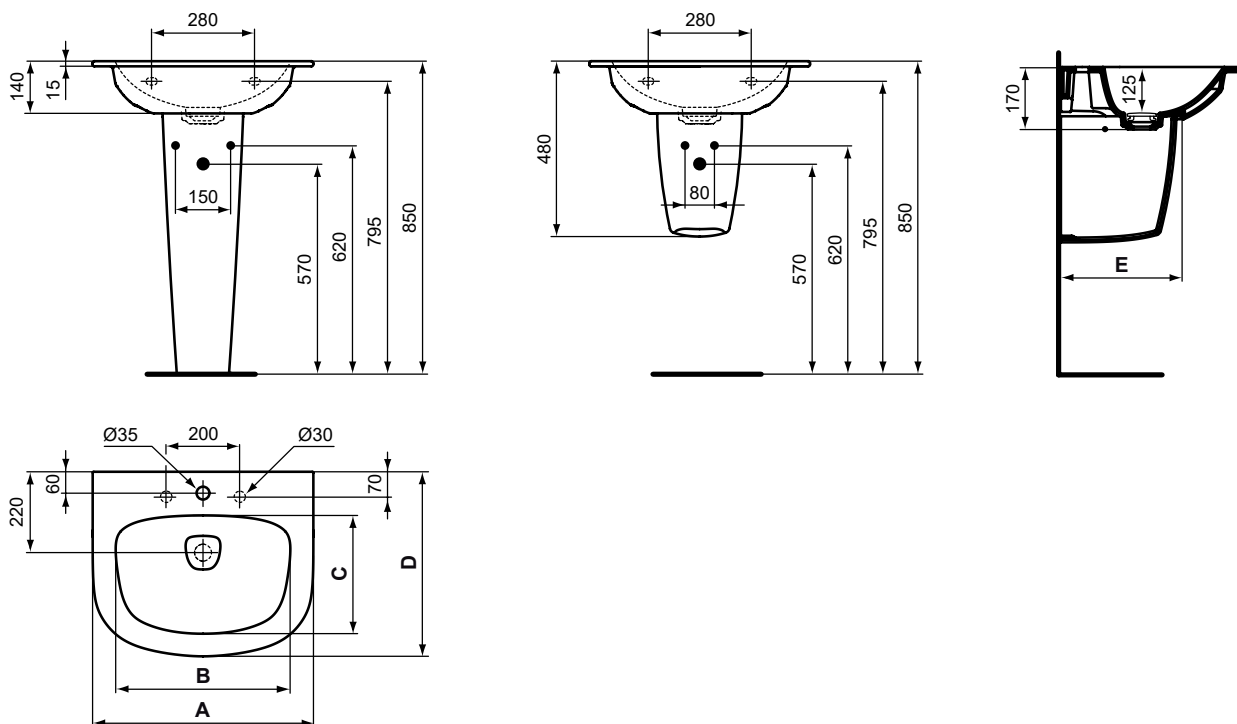

Description

Dea vanity basin 100 x 54 cm, 1 tap hole with hidden overflow and trapezoid ceramic waste cover. Can be installed wall hung with pedestal / semi pedestal or in DEA furniture.

Dea vanity basin 80 x 54 cm, 1 tap hole with hidden overflow and trapezoid ceramic waste cover. Can be installed wall hung with pedestal / semi pedestal or in DEA furniture.

Dea vanity basin 60 x 54 cm, 1 tap hole with hidden overflow and trapezoid ceramic waste cover. Can be installed wall hung with pedestal / semi pedestal or in DEA furniture.

Recommended equipment

Dea pedestal.

Dea semi pedestal.

Product

Article-No.

Vanity 100 x 54 cm	T044801
Vanity 80 x 54 cm	T044701
Vanity 60 x 54 cm	T044601

Recommended equipment

Pedestal	T423601
Semi pedestal	T423701

Finishes

01 White

	A	B	C	D	E
T 0448 ..	1000	610	360	540	330
T 0447 ..	800	540	360	540	330
T 0446 ..	600	475	320	500	325