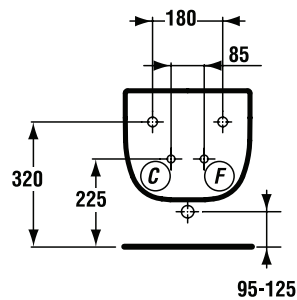

Floor standing BTW Bidet | Wall hung Bidet

Cantica

Designer: Franco Bertoli

Ceramic Products

Description

Cantica floor standing back-to-wall bidet, central tap hole punched for over rim supply, including fixation set.

Cantica wall mounted bidet, central tap hole punched for over rim supply.

Necessary equipment

Fixation set for wall hung bidet.

Product

Article-No.

Floor standing back-to-wall bidet

T508661

Wall mounted bidet

T506561

Necessary equipment

Kit for WC hidden fixation

TT0257919

Finishes

61 White

T 5086 ..

T 5065 ..