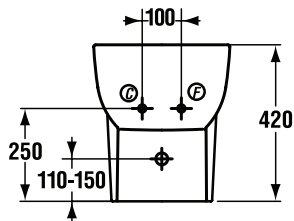

Floor standing BTW Bidet | Wall hung Bidet

Cantica

Designer: Franco Bertoli

Ceramic Products

Description

Cantica floor standing back-to-wall bidet, central tap hole punched for over rim supply, including fixation set.

Cantica wall mounted bidet, central tap hole punched for over rim supply.

Necessary equipment

Fixation set for wall hung bidet.

Product

Article-No.

Floor standing back-to-wall bidet

T508661

Wall mounted bidet

T506561

Necessary equipment

Kit for WC hidden fixation

TT0257919

Finishes

61 White

T 5086 ..

T 5065 ..