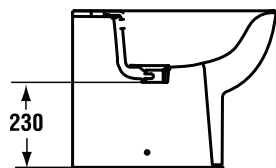

Floor standing BTW Bidet | Wall hung Bidet

Cantica

Designer: Franco Bertoli

Ceramic Products

Description

Cantica floor standing back-to-wall bidet, central tap hole punched for over rim supply, including fixation set.

Cantica wall mounted bidet, central tap hole punched for over rim supply.

Necessary equipment

Fixation set for wall hung bidet.

Product

Article-No.

Floor standing back-to-wall bidet

T508661

Wall mounted bidet

T506561

Necessary equipment

Kit for WC hidden fixation

TT0257919

Finishes

61 White

T 5086 ..

T 5065 ..