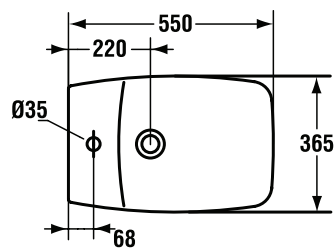

Floor standing BTW Bidet | Wall hung Bidet

Cantica

Designer: Franco Bertoli

Ceramic Products

Description

Cantica floor standing back-to-wall bidet, central tap hole punched for over rim supply, including fixation set.

Cantica wall mounted bidet, central tap hole punched for over rim supply.

Necessary equipment

Fixation set for wall hung bidet.

Product

Article-No.

Floor standing back-to-wall bidet

T508661

Wall mounted bidet

T506561

Necessary equipment

Kit for WC hidden fixation

TT0257919

Finishes

61 White

T 5086 ..

T 5065 ..