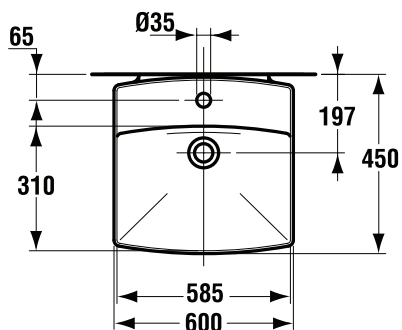

Finishes

61 White

T 0957 ..