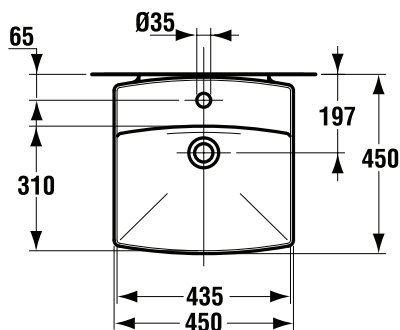

T 0958 ..

Finishes

61 White