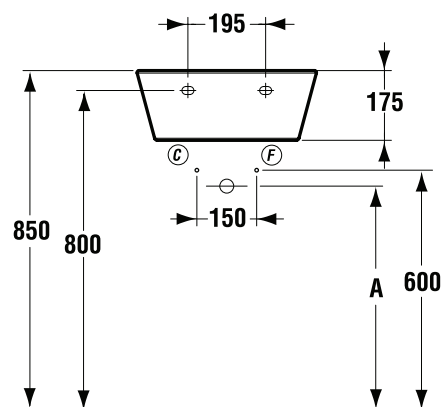

Finishes

61 White

T 0957 ..