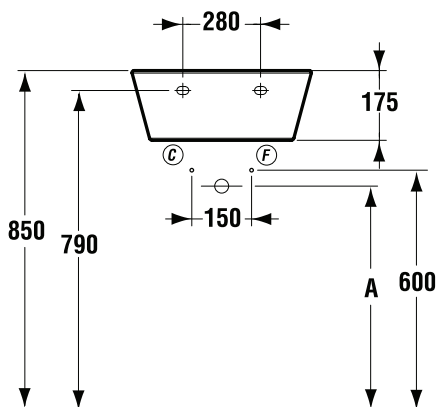

Finishes

61 White

T 0957 ..