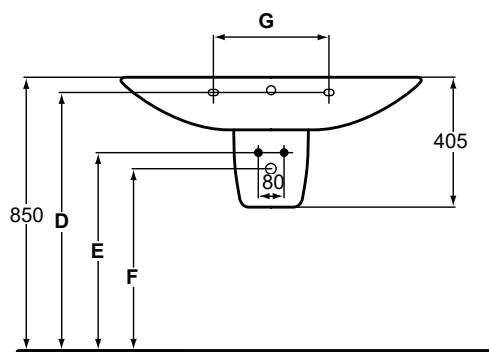

Finishes

01 White

61 White

	A	B	C	D	E	F	G
T 0745 ..	935	540	210	803	565	565	360
T 0877 ..	700	500	210	800	610	570	280
T 0956 ..	600	450	207	790	610	570	280