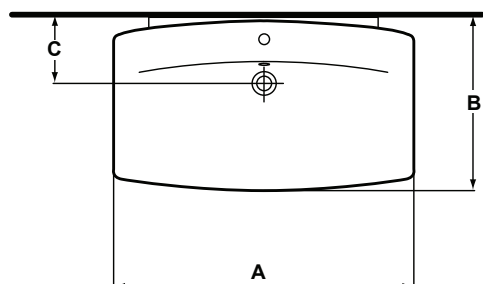

Finishes

01 White

61 White

	A	B	C	D	E	F	G
T 0745 ..	935	540	210	803	565	565	360
T 0877 ..	700	500	210	800	610	570	280
T 0956 ..	600	450	207	790	610	570	280