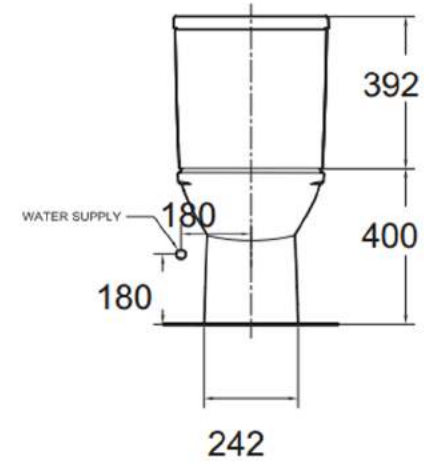

SIDE VIEW

FRONT VIEW

TOP VIEW

Code : TF-2630
 Name : Neo Modern
 Description : 3/4.2 LPF. Toilett - Smart Lid

American Standard