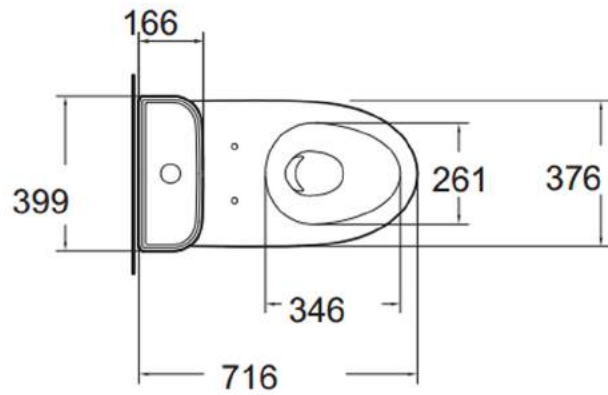

SIDE VIEW

FRONT VIEW

TOP VIEW

Code : TF-2630
 Name : Neo Modern
 Description : 3/4.2 LPF. Toilett - Smart Lid

American Standard