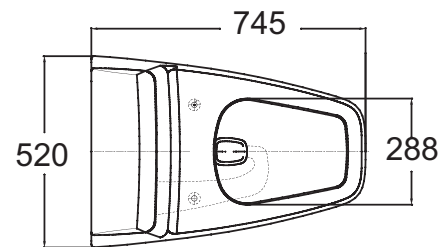

IDS Clear one-piece toilet
TF-2030

- **Water Consumption: 6.0 LPF.**
- **Dual Flapper**
Double power flushing (Rim Clean and Power Jet)
- **Slow Closing seat & cover**
A whisper quiet close for an enhanced bathroom experience and particularly suitable for every households.
- **Top Fixed & Quick Release**
The Top Fixed seat cover designed to be easily installed from the top of toilet bowl offer an innovative and fast way to replace the seat cover.
- **Anti-Break & Anti-Scratch**
Manufactured from high impact resistant urea-formaldehyde, the imported Anti-Break & Anti-Scratch is a high quality seat cover with polished surface designed for luxury and durability, enduring up to 240 kg.