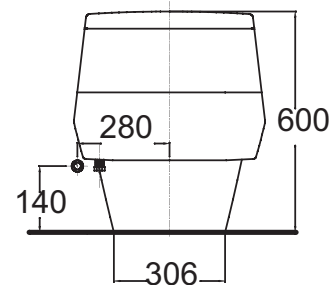

IDS Clear one-piece toilet
TF-2030

- **Water Consumption: 6.0 LPF.**
- **Dual Flapper**
Double power flushing (Rim Clean and Power Jet)
- **Slow Closing seat & cover**
A whisper quiet close for an enhanced bathroom experience and particularly suitable for every households.
- **Top Fixed & Quick Release**
The Top Fixed seat cover designed to be easily installed from the top of toilet bowl offer an innovative and fast way to replace the seat cover.
- **Anti-Break & Anti-Scratch**
Manufactured from high impact resistant urea-formaldehyde, the imported Anti-Break & Anti-Scratch is a high quality seat cover with polished surface designed for luxury and durability, enduring up to 240 kg.