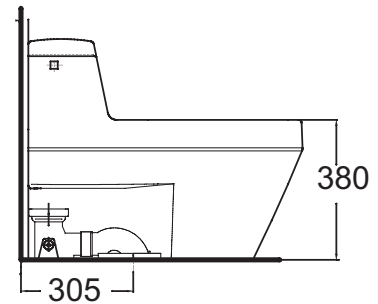

IDS Clear one-piece toilet
TF-2030

- **Water Consumption: 6.0 LPF.**
- **Dual Flapper**
Double power flushing (Rim Clean and Power Jet)
- **Slow Closing seat & cover**
A whisper quiet close for an enhanced bathroom experience and particularly suitable for every households.
- **Top Fixed & Quick Release**
The Top Fixed seat cover designed to be easily installed from the top of toilet bowl offer an innovative and fast way to replace the seat cover.
- **Anti-Break & Anti-Scratch**
Manufactured from high impact resistant urea-formaldehyde, the imported Anti-Break & Anti-Scratch is a high quality seat cover with polished surface designed for luxury and durability, enduring up to 240 kg.