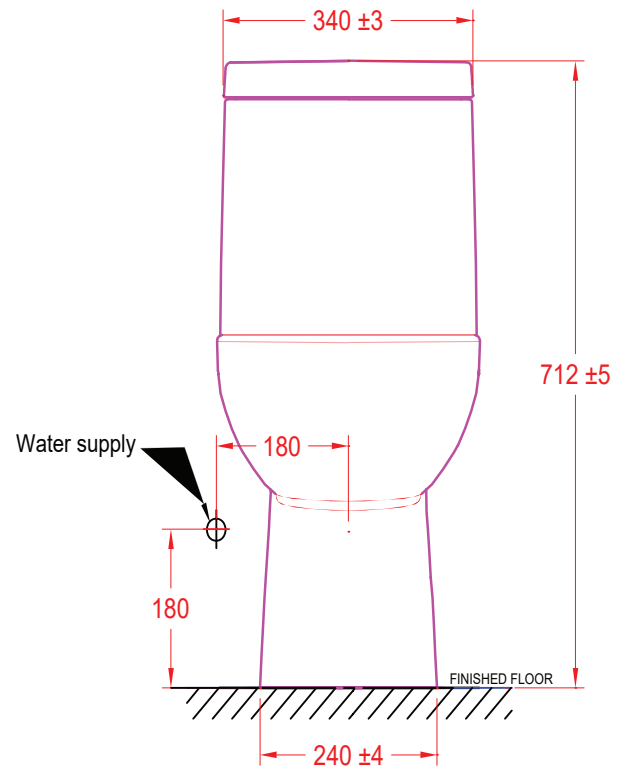

SIDE VIEW

FRONT VIEW

TOP VIEW

Code : TF-2024SC
 Name : New Codie II
 Description : One-piece 3/4.5 LPF.