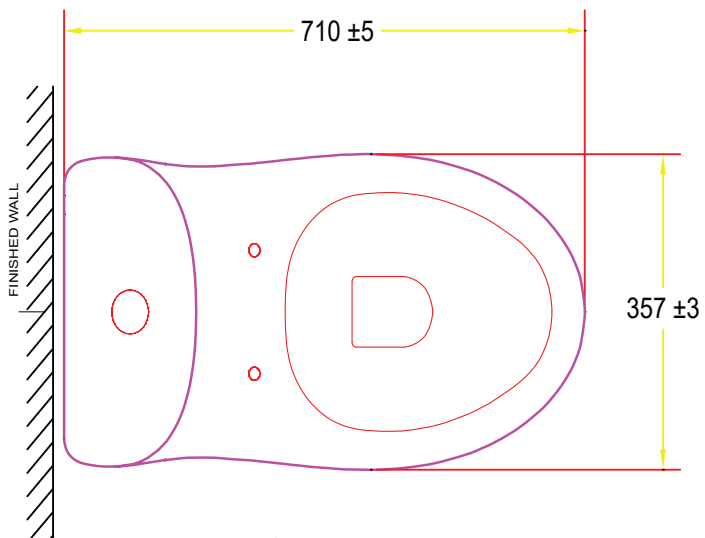

SIDE VIEW

FRONT VIEW

TOP VIEW

Code : TF-2024SC
 Name : New Codie II
 Description : One-piece 3/4.5 LPF.