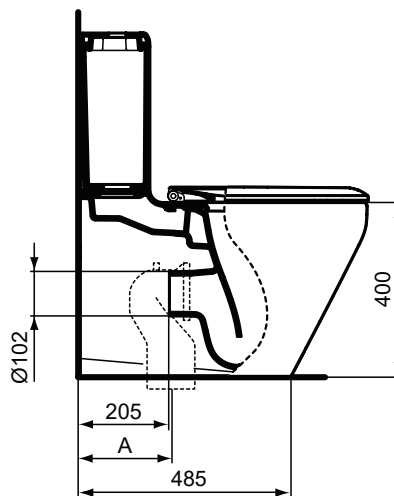

Description

Tonic II back-to-wall close coupled bowl with soft closing seat & cover, including outlet bend and fixation set, universal outlet. Toilet designed with new Aquablade Technology.

Tonic II back-to-wall close coupled bowl with normal seat & cover, including outlet bend and fixation set, universal outlet. Toilet designed with new Aquablade Technology.

Water saving with flushing water capacity at 6/3 or 4.5/3 lt.

Necessary equipment

Tonic II dual flush tank, bottom inlet valve (trim included).

Ceramic Products

Product

Article-No.

Close coupled BTW bowl with normal S&C, Aquablade	K316801
Close coupled BTW bowl with soft closing S&C, Aquablade	K316901

Necessary equipment

Tank & trim, 4,5/3 lt	K404901
-----------------------	---------

Finishes

01 White

	A
T002767 	60 - 165
J324867 	180 - 210
T002667 	170 - 220