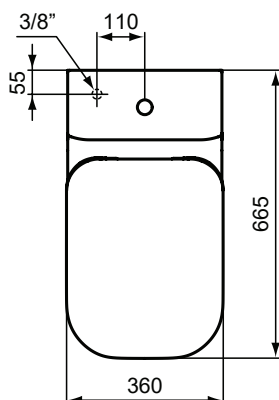

Water saving with flushing water capacity at 6/3 or 4.5/3 lt.

Necessary equipment

Tonic II dual flush tank, bottom inlet valve (trim included).

Ceramic Products

Product

Article-No.

Close coupled BTW bowl with normal S&C, Aquablade	K316801
Close coupled BTW bowl with soft closing S&C, Aquablade	K316901

Necessary equipment

Tank & trim, 4,5/3 lt	K404901
-----------------------	---------

Finishes

01 White

	A
T002767 	60 - 165
J324867 	180 - 210
T002667 	170 - 220