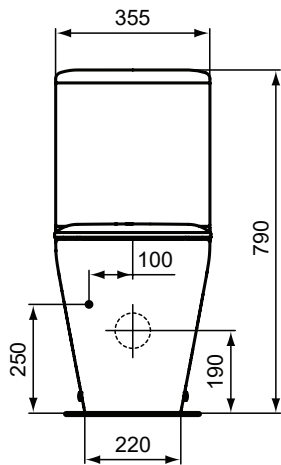

Water saving with flushing water capacity at 6/3 or 4.5/3 lt.

Necessary equipment

Tonic II dual flush tank, bottom inlet valve (trim included).

Ceramic Products

Product

Article-No.

Close coupled BTW bowl with normal S&C, Aquablade	K316801
Close coupled BTW bowl with soft closing S&C, Aquablade	K316901

Necessary equipment

Tank & trim, 4,5/3 lt	K404901
-----------------------	---------

Finishes

01 White

	A
T002767 	60 - 165
J324867 	180 - 210
T002667 	170 - 220