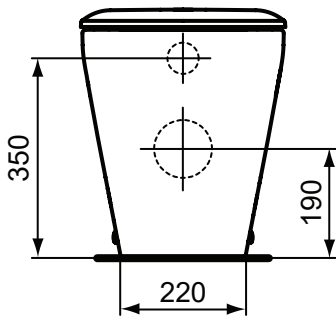

Tonic II floor standing back-to-wall bowl, with normal closing seat & cover, including outlet bend and fixation set, universal outlet. Toilet designed with new Aquablade Technology.

Water saving with flushing water capacity at 6/3 or 4.5/3 lt.

It can be combined with either the Deco or the ECO W30 built-intanks.

Product

Article-No.

BTW bowl with normal seat & cover, Aquablade	K317201
BTW bowl with soft closing seat & cover, Aquablade	K317301

Finishes

01 White

J324867 	J324867 + T002867 	T002667 
A 125 - 150	110 - 170	165 - 200