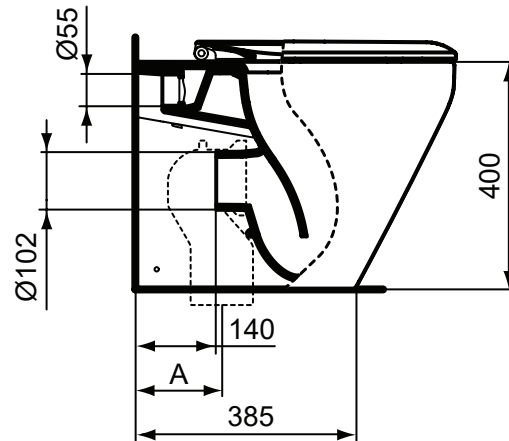

It can be combined with either the Deco or the ECO W30 built-intanks.

Product

Article-No.

BTW bowl with normal seat & cover, Aquablade	K317201
BTW bowl with soft closing seat & cover, Aquablade	K317301

Finishes

01 White

J324867 	J324867 + T002867 	T002667 
A 125 - 150	110 - 170	165 - 200