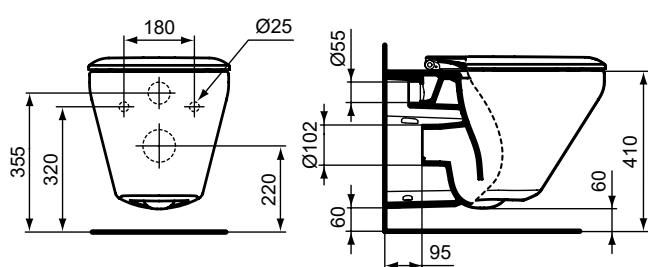

Finishes

01 White

K 3166 K 3167