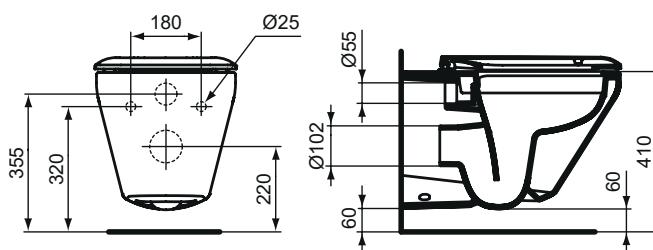

K 3165 K 3164