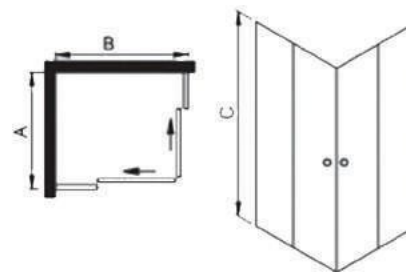

WALT SQUARE SHOWER ENCLOSURE WITH CORNER OPENING SLIDING DOOR

Description

Walt Enclosure with a sliding door, 185 cm height. Clear glass Transpaent, 6 mm thickness,, **white frame** and handles. Suitable for corner installation .

Shower enclosure 80x80 cm , H185 cm : **WT408**

Shower enclosure 90x90 cm , H185 cm : **WT409**

Shower enclosure 100x100 cm, H185 cm : **WT410**

Code	A	B	C
WT408	80	80	185
WT409	90	90	185
WT410	100	100	185