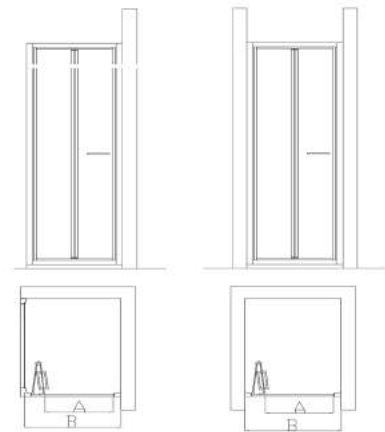

## KUBO SHOWER ENCLOSURE WITH BIFOLD DOOR BF

### Description

Kubo Bifold door (opening outwards as well as inwards), reversible, with 195 cm height. Clear Glass Transparent, 6 mm thickness, with Ideal Clean coating, silver brill frame and handles. Suitable for niche installation or corner installation (with fixed lateral side L). Can be combined with all shower trays of respective dimensions or be installed directly on tile.

DIMENSIONS	B - ADJUSTMENTS (cm)	DIMENSIONS	B - ADJUSTMENTS (cm)	A - DOOR OPENING (cm)
KUBO / L 70	67 : 72	KUBO / BF 100	97,0 : 102,0	78,0
KUBO / L 75	72 : 77	KUBO / BF 90	87,0 : 92,0	68,0
KUBO / L 80	77 : 82	KUBO / BF 80	77,0 : 82,0	58,0
KUBO / L 85	82 : 87	KUBO / BF 70	67,0 : 72,0	48,0
KUBO / L 90	87 : 92			