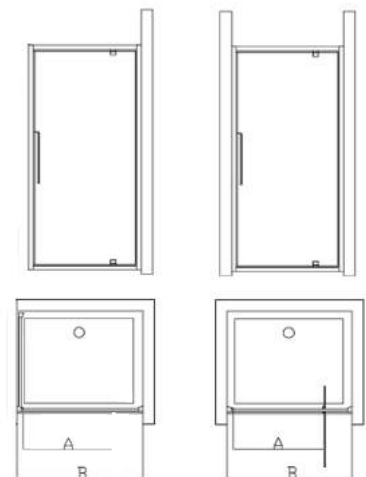

KUBO

SHOWER ENCLOSURE WITH PIVOT OPENING DOOR

Description

Kubo Pivot opening door (opening from outside), reversible, with 195 cm height. Clear Glass Transparent, 6 mm thickness, with Ideal Clean coating, chrome frame and handles. Suitable for niche installation-from wall to wall-or corner installation (with fixed lateral side L). Can be combined with all shower trays of respective dimensions or be installed directly on tile.

* SPECIAL ORDER

Doors :

- * Opening door PV 100 cm : **T7307EO**
- * Opening door PV 90 cm : **T7305EO**
- * Opening door PV 80 cm : **T7303EO**
- * Opening door PV 70 cm : **T7301EO**

Fixed Side :

- * Lateral fixed side L90 cm : **T7176EO**
- * Lateral fixed side L85 cm : **T7175EO**
- * Lateral fixed side L80 cm : **T7174EO**
- * Lateral fixed side L75 cm : **T7173EO**
- * Lateral fixed side L70 cm : **T7172EO**

DIMENSIONS	ADJUSTMENTS (cm)
KUBO / L 70	67 : 72
KUBO / L 75	72 : 77
KUBO / L 80	77 : 82
KUBO / L 85	82 : 87
KUBO / L 90	87 : 92

DIMENSIONS	B - ADJUSTMENTS (cm)	A - DOOR OPENING (cm)
KUBO / PV 100	97,0 : 102,0	56,0
KUBO / PV 90	87,0 : 92,0	56,0
KUBO / PV 80	77,0 : 82,0	52,0
KUBO / PV 70	67,0 : 72,0	48,0