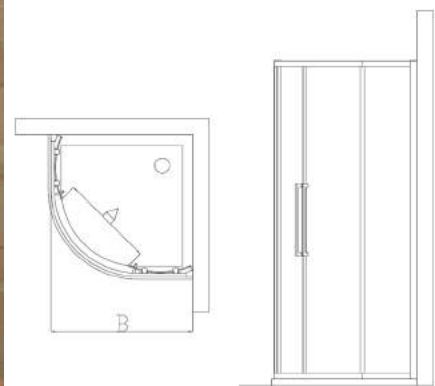

KUBO

CORNER SHOWER ENCLOSURE

Description

Kubo Corner Shower Enclosure (full pack), with sliding doors. Dimensions: R 100 x 100 cm, R 90 x 90 cm and R 80 x 80 cm, 195 cm height, with clear glass (Transparent or Satinato) 6 mm thickness, with Ideal Clean coating, silver brill frame and handles.

* SPECIAL ORDER

Transparent Glass :

- * Enclosure 100 x 100 cm : T7142EO
- * Enclosure R 90 x 90 cm : T7141EO
- * Enclosure R 80 x 80 cm : T7140EO

Satinato Glass :

- * Enclosure R 100 x 100 cm : T7149EO
- * Enclosure R 90 x 90 cm : T7148EO
- * Enclosure R 80 x 80 cm : T7147EO

DIMENSIONS	B - ADJUSTMENTS (cm)	A - SLIDING DOOR OPENING (cm)
KUBO / R80	77 : 79,5	42,5
KUBO / R90	87 : 89,5	57,0
KUBO / R100	97 : 99,5	57,0