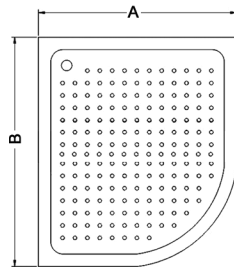

ACRYLIC

CORNER SHOWER TRAY

Description

Acrylic Corner Shower Tray,
white color with side panel,
waste included .

Shower tray 80x120 cm Right : BF-120x80/R

Shower tray 80x120 cm Left : BF-120x80/L

Code	A	B
BF-120x80/R	80	120
BF-120x80/L	80	120