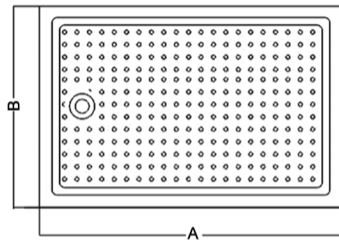

RECTANGULAR SHOWER TRAY

Description

Acrylic rectangular Shower Tray, white color with side panel, waste included .

Shower tray 120x80 cm : BS12L

ACRYLIC

Code	A	B
BS12L	120	80