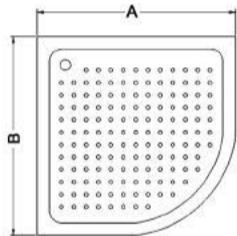

CORNER SHOWER TRAY

Description

Acrylic corner Shower Tray, white color with side panel, waste included.

80x80cm : **BF08**

90x90cm : **BF09**

100x100cm : **BF10**

Code	A	B
BF08	80	80
BF09	90	90
BF10	100	100