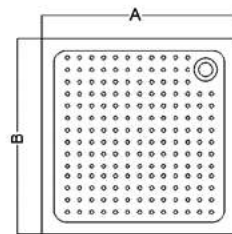

## SQUARE SHOWER TRAY

### Description

Acrylic square Shower Tray, white color with side panel, waste included.

70x70cm : **BS07**  
 80x80cm : **BS08**  
 90x90cm : **BS09**  
 100x100cm : **BS10**

Code	A	B
BS07	70	70
BS08	80	80
BS09	90	90
BS10	100	100