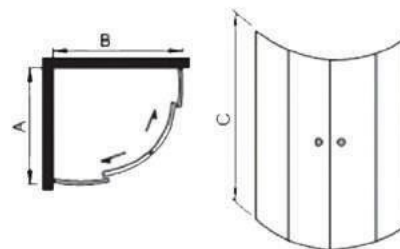

## WALT CORNER SHOWER ENCLOSURE WITH SLIDING DOORS

### Description

Walt Enclosure with a sliding door, 185 cm height. Clear glass Transpaent, 6 mm thickness,, **white frame** and handles. Suitable for corner installation .

Shower enclosure 80x80 cm , H185 cm : **WF408**

Shower enclosure 90x90 cm , H185 cm : **WF409**

Shower enclosure 100x100 cm , H185 cm : **WF410**

Code	A	B	C
WF408	80	80	185
WF409	90	90	185
WF410	100	100	185