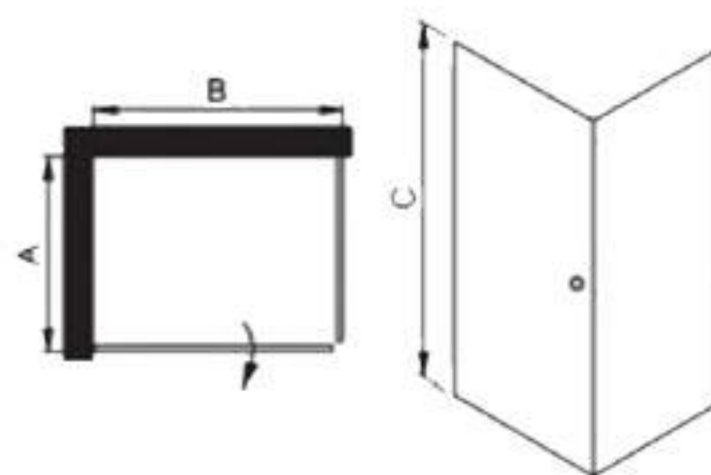

GLORIA SQUARE SHOWER ENCLOSURE WITH PIVOT DOOR

Description

Gloria Enclosure with a pivot door, 185 cm height. Clear glass Transpaent, 6 mm thickness,, **white frame** and handles. Suitable for installation .

Shower enclosure 70x70 cm, H185 cm : **GS207**

Shower enclosure 80x80 cm, H185 cm : **GS208**

Shower enclosure 90x90 cm, H185 cm : **GS209**

| Code | A | B | C |
|-------|----|----|-----|
| GS207 | 70 | 70 | 185 |
| GS208 | 80 | 80 | 185 |
| GS209 | 90 | 90 | 185 |