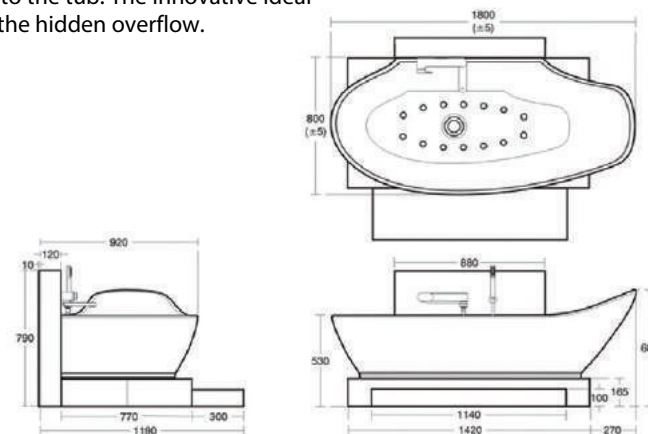

SOFT

Description

SOFT bathtub 180 x 80 cm, is an innovation, patented by Ideal Standard. The walls of the bathtub soften with the warm water, to offer maximum comfort, while keeping the temperature of the water at the same levels for more time, compared to the ordinary bathtubs. 14 recessed flat airspa jets in the bottom provide gentle but effective hydromassage. A wenge finish stand, equipped with the ri-mounted Moments fitting, provide ease of access to the tub. The innovative Ideal Waste system permits the hidden overflow.

- * Bath tub whirlpool
- Jets: 14 Jets
- Code: T974001
- Size: 180 x 80 cm

Free standing panel
Code: T974ICT

- * SPECIAL ORDER

ISLAND

Description

Round bathing tub features the largest area among all tubs, as well as a design-matched, integrally-molded seat.

Bath tub whirlpool

Jets:	24 jet	18 jet
Code:	GW70001	GE2158004101
Size:	180x180 cm	180x180 cm

Bath tub Ordinary

Code:	G715801
Size:	180x180 cm

Side panel

Code:	GE0261000101
-------	--------------

TONIC

Tonic whirlpool bathtub right side with panel