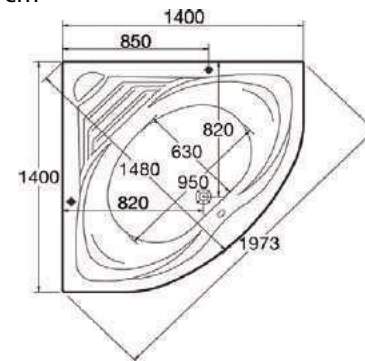

Size: 180x120 cm

Jets: 18 jet

Code: GE10685726101

Tonic whirlpool bathtub left side with panel

Size: 180x120 cm

Jets: 18 jets

Code: GE10775727101

RELAX PLUS

Description

Bathing corner tub has double the bathing area of most rectangular tubs.

Bath tub Corner whirlpool

Jets: 18 jet

Code: GE2095004101

Size: 150x150 cm

Bath tub Ordinary

Code: GE0095000101

Size: 150x150 cm

Side panel

Code: GE0242000101

NIAGRA PLUS

Description

Ultimate luxurious design for bathing tub when fitted with one of our whirlpool systems, the added jet on the tub's corner entertains you with exotic.

Whirlpool

Jets: 36 jet

Code: GE10578007101

Size: 140x140 cm

ISIS

Description
ISIS Bathing tub Corner

Bathtub with whirlpool
Jets: 8 jet
Code: GE1141016101
Size: 140x140 cm

Bathtub Ordinary
Code: C951401
Size: 140x140 cm