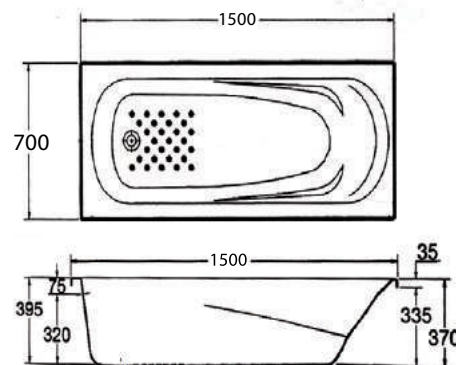

Code: GE0122000101

Short side 80cm

Code: GE0237000101

FLORIDA

Description

Bathing tub offers an extra measure of roominess in the width and includes a beveled, inside back edge that acts as a convenient head rest.

Bathtub Ordinary

Code: G715701
Size: 170x75 cm

Code: G729501
Size: 150x70 cm

Code: G728901
Size: 170x70 cm

Code: G707301
Size: 140x70 cm

Code: G707401
Size: 160x70 cm

Code: G717201
Size: 120x70 cm

Model G7150701
size 170x75 cm

Model G707401
size 1600x70 cm

Model G707301
size 140x70 cm

Model G708901
size 170x70 cm

Model G729501
size 150x70 cm

Model G717201
size 120x70 cm

CELSIUS DUO

Description

Fabulous as a centrepiece in a large bathroom. The luxurious depth and width of the Celsius Due comfortably accommodate two bathers or is the ultimate bathing experience on your own.

Bath tub whirlpool

Code: celsius due

Jets: 10 Jet

Size: 200x140 cm

SAPHIRE

Description
Virtuoso Bathing tub Rectangular.

Bathtub whirlpool, with Handgrips,
2HP Motor
Jets: 10 jets
Size: 180x90 cm

Bath tub Ordinary
Size: 180x90 cm