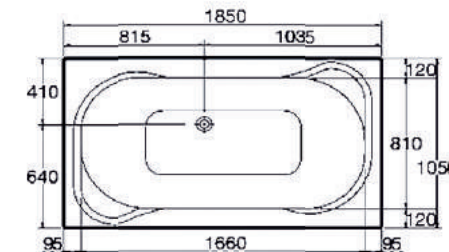

Code: GE0199000101

Size: 180x90 cm

Side panel

Code: GE0236000101

COPACABANA

Description

Bathing tub features design-intergrated molded up soap dishes and a luxurious oval interior shape to combine the ultimate in convenient bathing with exceptional design.

Copacabana whirlpool bathtub with

Standard System

Jets: 8 jet

Code: GE1002016101

Size: 185x105 cm

Bath tub ordinary

Code: G700201

Size: 185x105 cm

Side panels

Long side 185 cm

Code: GE0284000101

Short side 105 cm

Code: GE0287000101

KIMERA

Description
Bathtub features modern styling and includes integrated head seat for extra comfort.

- * Kimera whirlpool bathtub with standard system
- Jets: 8 jet
- Code: GE1265016101

* SPECIAL ORDER

KIMERA

Description

Bathing tub new size is designed to fit the standard profile of most bathrooms and offers the maximum comfort.

Bathtub Ordinary

Code: G726501

Size: 170x80 cm

Kimera whirlpool bathtub with Standard System