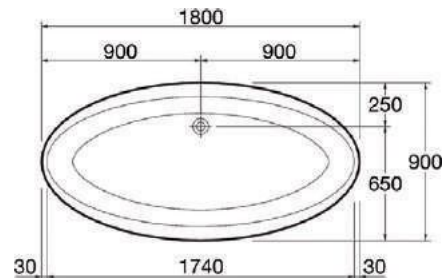

Surf right
 Size: 160x90 cm
 Code: GE0217000101

Side Panel
 Code: GE0161000101

Surf left
 Size: 160x90 cm:
 Code: GE0216000101

Side panel
 Code: GE0150000101

ELLIPSE

Description

Bathing tub is uniquely shaped to add an extra measure of styling to your bathroom design. With extra depth for soaking and a large bathing area.

Bath tub whirlpool with Combi system

Jets: 18 jet

Code: GE2199004101

Size: 180x90 cm

Jets: 20 jet

Code: GE2099022101

Size: 180x90 cm

Bath tub Ordinary

Code: GE0199000101

Size: 180x90 cm

Side panel

Code: GE0236000101

COPACABANA

Description

Bathing tub features design-intergrated molded up soap dishes and a luxurious oval interior shape to combine the ultimate in convenient bathing with exceptional design.