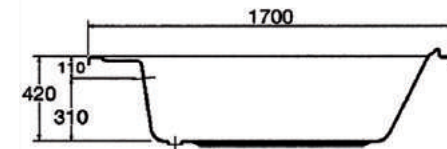

SAN REMO

Description

Range of bathtubs has been created to adapt in different bathroom areas , whatever there style or size is. clear cut lines, uncluttered design and stylishness distinguish the San Remo design.

Bath tub whirlpool with Standard System .

Jets: 8 jet

Code: GE1190016101

Size: 170x75 cm

Side panels

Long side 170 cm

Short side 75 cm

Code: GE0225000101

Code: GE0078000101