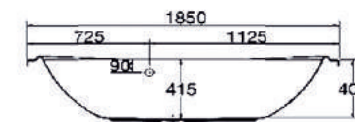

Copacabana whirlpool bathtub with

Standard System

Jets: 8 jet

Code: GE1002016101

Size: 185x105 cm

Bath tub ordinary

Code: G700201

Size: 185x105 cm

Side panels

Long side 185 cm

Code: GE0284000101

Short side 105 cm

Code: GE0287000101

KIMERA

Description
Bathtub features modern styling and includes integrated head seat for extra comfort.

- * Kimera whirlpool bathtub with standard system
- Jets: 8 jet
- Code: GE1265016101