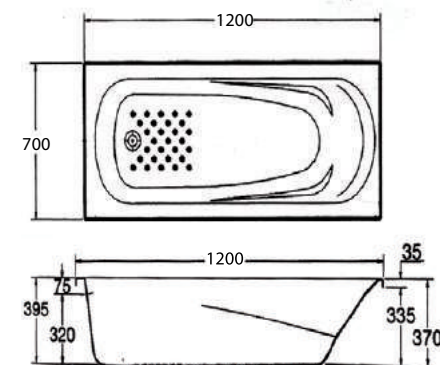

Bathtub Ordinary

Code: G715701
Size: 170x75 cm

Code: G729501
Size: 150x70 cm

Code: G728901
Size: 170x70 cm

Code: G707301
Size: 140x70 cm

Code: G707401
Size: 160x70 cm

Code: G717201
Size: 120x70 cm

Model G7150701
size 170x75 cm

Model G707401
size 1600x70 cm

Model G707301
size 140x70 cm

Model G708901
size 170x70 cm

Model G729501
size 150x70 cm

Model G717201
size 120x70 cm

CELSIUS DUO

Description

Fabulous as a centrepiece in a large bathroom. The luxurious depth and width of the Celsius Due comfortably accommodate two bathers or is the ultimate bathing experience on your own.

Bath tub whirlpool

Code: celsius due

Jets: 10 Jet

Size: 200x140 cm

SAPHIRE

Description
Virtuoso Bathing tub Rectangular.

Bathtub whirlpool, with Handgrips,
2HP Motor
Jets: 10 jets
Size: 180x90 cm

Bath tub Ordinary
Size: 180x90 cm