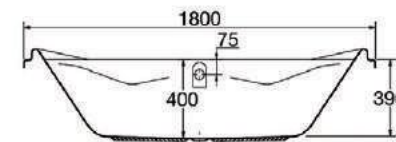

Side panels

Long side 185 cm

Code: GE0284000101

Short side 105 cm

Code: GE0287000101

KIMERA

Description
Bathtub features modern styling and includes integrated head seat for extra comfort.

- * Kimera whirlpool bathtub with standard system
- Jets: 8 jet
- Code: GE1265016101