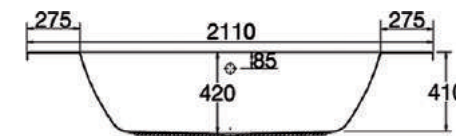

Size: 180x120 cm

Jets: 18 jet

Code: GE10685726101

Tonic whirlpool bathtub left side with panel

Size: 180x120 cm

Jets: 18 jets

Code: GE10775727101

RELAX PLUS

Description

Bathing corner tub has double the bathing area of most rectangular tubs.

Bath tub Corner whirlpool

Jets: 18 jet

Code: GE2095004101

Size: 150x150 cm

Bath tub Ordinary

Code: GE0095000101

Size: 150x150 cm

Side panel

Code: GE0242000101

NIAGRA PLUS

Description

Ultimate luxurious design for bathing tub when fitted with one of our whirlpool systems, the added jet on the tub's corner entertains you with exotic.