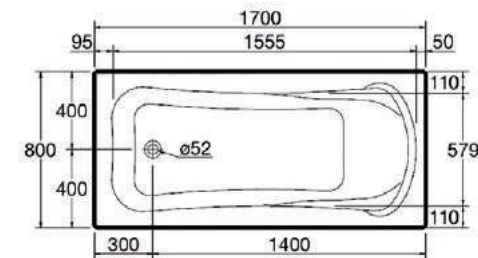

* SPECIAL ORDER

KIMERA

Description

Bathing tub new size is designed to fit the standard profile of most bathrooms and offers the maximum comfort.

Bathtub Ordinary

Code: G726501

Size: 170x80 cm

Kimera whirlpool bathtub with Standard System

Jets: 8 jet

Code: GE1265016101

Size: 170x80 cm

Side panel

Long side 170cm

Code: GE0225000101

Short side 80 cm

Code: GE0225000101