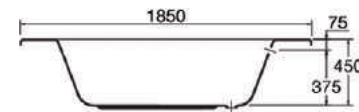

Code: GE1514016801

Size: 130x130 cm

Bathtub ordinary

Code: GE0514111101

Size: 130x130 cm

Side panel with fixation

Code: GE00303000101

SURF

Surf right
 Size: 160x90 cm
 Code: GE0217000101

Side Panel
 Code: GE0161000101

Surf left
 Size: 160x90 cm:
 Code: GE0216000101

Side panel
 Code: GE0150000101

ELLIPSE

Description

Bathing tub is uniquely shaped to add an extra measure of styling to your bathroom design. With extra depth for soaking and a large bathing area.