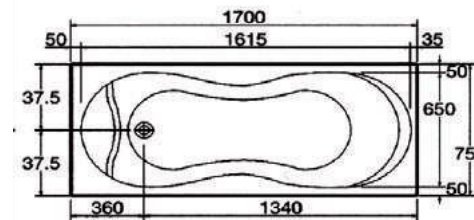

SAN REMO

Description

Range of bathtubs has been created to adapt in different bathroom areas , whatever there style or size is. clear cut lines, uncluttered design and stylishness distinguish the San Remo design.

Bath tub whirlpool with Standard System .

Jets: 8 jet

Code: GE1190016101

Size: 170x75 cm

Side panels

Long side 170 cm

Short side 75 cm

Code: GE0225000101

Code: GE0078000101