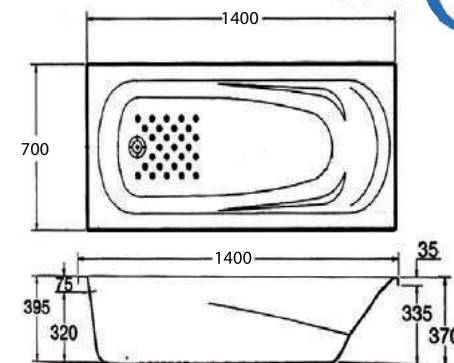

Code: GE0122000101

Short side 80cm

Code: GE0237000101

FLORIDA

Description

Bathing tub offers an extra measure of roominess in the width and includes a beveled, inside back edge that acts as a convenient head rest.

Bathtub Ordinary

Code: G715701
Size: 170x75 cm

Code: G729501
Size: 150x70 cm

Code: G728901
Size: 170x70 cm

Code: G707301
Size: 140x70 cm

Code: G707401
Size: 160x70 cm

Code: G717201
Size: 120x70 cm

Model G7150701
size 170x75 cm

Model G707401
size 1600x70 cm

Model G707301
size 140x70 cm

Model G708901
size 170x70 cm

Model G729501
size 150x70 cm

Model G717201
size 120x70 cm

CELSIUS DUO

Description

Fabulous as a centrepiece in a large bathroom. The luxurious depth and width of the Celsius Due comfortably accommodate two bathers or is the ultimate bathing experience on your own.

Bath tub whirlpool

Code: celsius due

Jets: 10 Jet

Size: 200x140 cm

SAPHIRE

Description
Virtuoso Bathing tub Rectangular.

Bathtub whirlpool, with Handgrips,
2HP Motor
Jets: 10 jets
Size: 180x90 cm

Bath tub Ordinary
Size: 180x90 cm