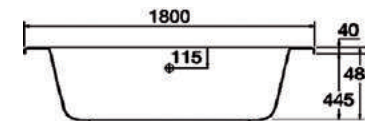

- * Bath tub whirlpool
- Jets: 14 Jets
- Code: T974001
- Size: 180 x 80 cm

Free standing panel
Code: T974ICT

- * SPECIAL ORDER

ISLAND

Description

Round bathing tub features the largest area among all tubs, as well as a design-matched, integrally-molded seat.

Bath tub whirlpool

Jets:	24 jet	18 jet
Code:	GW70001	GE2158004101
Size:	180x180 cm	180x180 cm

Bath tub Ordinary

Code:	G715801
Size:	180x180 cm

Side panel

Code:	GE0261000101
-------	--------------

TONIC

Tonic whirlpool bathtub right side with panel

Size: 180x120 cm

Jets: 18 jet

Code: GE10685726101

Tonic whirlpool bathtub left side with panel

Size: 180x120 cm

Jets: 18 jets

Code: GE10775727101

RELAX PLUS