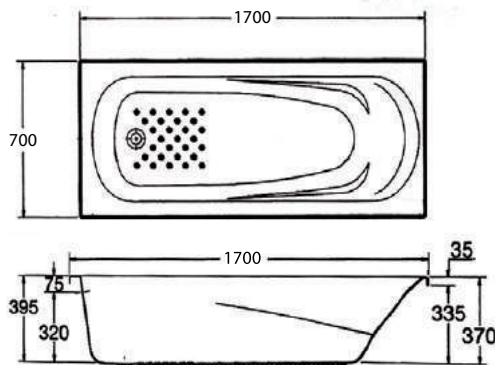

Code: GE0122000101

Short side 80cm

Code: GE0237000101

FLORIDA

Description

Bathing tub offers an extra measure of roominess in the width and includes a beveled, inside back edge that acts as a convenient head rest.

Bathtub Ordinary

Code: G715701
Size: 170x75 cm

Code: G729501
Size: 150x70 cm

Code: G728901
Size: 170x70 cm

Code: G707301
Size: 140x70 cm

Code: G707401
Size: 160x70 cm

Code: G717201
Size: 120x70 cm

Model G7150701
size 170x75 cm

Model G707401
size 1600x70 cm

Model G707301
size 140x70 cm

Model G708901
size 170x70 cm

Model G729501
size 150x70 cm

Model G717201
size 120x70 cm

CELSIUS DUO

Description

Fabulous as a centrepiece in a large bathroom. The luxurious depth and width of the Celsius Due comfortably accommodate two bathers or is the ultimate bathing experience on your own.

Bath tub whirlpool

Code: celsius due

Jets: 10 Jet

Size: 200x140 cm

SAPHIRE

Description
Virtuoso Bathing tub Rectangular.

Bathtub whirlpool, with Handgrips,
2HP Motor
Jets: 10 jets
Size: 180x90 cm

Bath tub Ordinary
Size: 180x90 cm