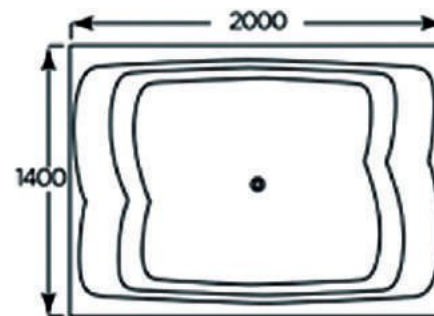

Model G707401
size 1600x70 cm

Model G707301
size 140x70 cm

Model G708901
size 170x70 cm

Model G729501
size 150x70 cm

Model G717201
size 120x70 cm

CELSIUS DUO

Description

Fabulous as a centrepiece in a large bathroom. The luxurious depth and width of the Celsius Due comfortably accommodate two bathers or is the ultimate bathing experience on your own.

Bath tub whirlpool

Code: celsius due

Jets: 10 Jet

Size: 200x140 cm

SAPHIRE

Description
Virtuoso Bathing tub Rectangular.

Bathtub whirlpool, with Handgrips,
2HP Motor
Jets: 10 jets
Size: 180x90 cm

Bath tub Ordinary
Size: 180x90 cm