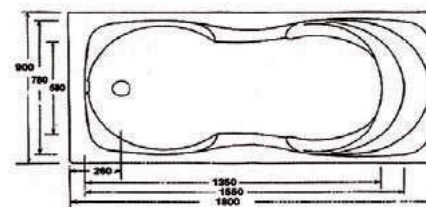

Bath tub whirlpool

Code: celsius due

Jets: 10 Jet

Size: 200x140 cm

SAPHIRE

Description
Virtuoso Bathing tub Rectangular.

Bathtub whirlpool, with Handgrips,
2HP Motor
Jets: 10 jets
Size: 180x90 cm

Bath tub Ordinary
Size: 180x90 cm

XINMEI-23

Description
Xinmei-23 Bathing tub Rectangular

Bathtub Ordinary

Code: Xmm1700-23 / 170

Size: 170x70 cm

Code: Xmm1700-23 / 150

Size: 150x70 cm

XINMEI-6