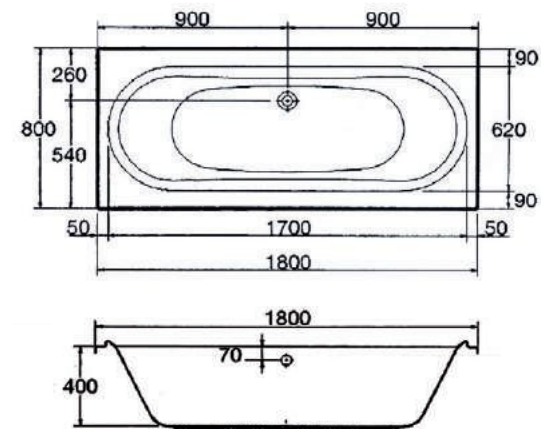

Bath tub whirlpool with Standard System .

Jets: 8 jet

Code: GE1190016101

Size: 170x75 cm

Side panels

Long side 170 cm

Short side 75 cm

Code: GE0225000101

Jets: 18 Jets

Code: GE2221004101

Size: 180x80 cm

Bath tub Ordinary

Code: GE0221000101

Size: 180x80 cm

Side Panels

long side 180 cm

Code: GE0122000101

Short side 80cm

Code: GE0237000101

FLORIDA

Description

Bathing tub offers an extra measure of roominess in the width and includes a beveled, inside back edge that acts as a convenient head rest.