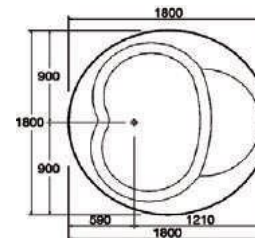

- * Bath tub whirlpool
- Jets: 14 Jets
- Code: T974001
- Size: 180 x 80 cm

Free standing panel
Code: T974ICT

- * SPECIAL ORDER

ISLAND

Description

Round bathing tub features the largest area among all tubs, as well as a design-matched, integrally-molded seat.

Bath tub whirlpool

Jets:	24 jet	18 jet
Code:	GW70001	GE2158004101
Size:	180x180 cm	180x180 cm

Bath tub Ordinary

Code:	G715801
Size:	180x180 cm

Side panel

Code:	GE0261000101
-------	--------------

TONIC

Tonic whirlpool bathtub right side with panel

Size: 180x120 cm

Jets: 18 jet

Code: GE10685726101

Tonic whirlpool bathtub left side with panel

Size: 180x120 cm

Jets: 18 jets

Code: GE10775727101

RELAX PLUS