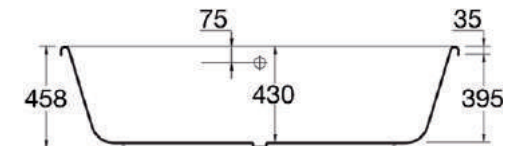

Side panel

Code: GE0236000101