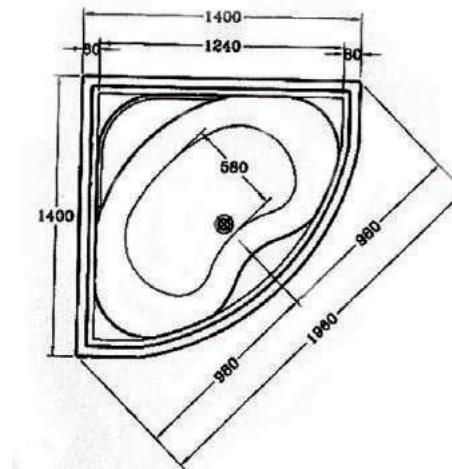

ISIS

Description
ISIS Bathing tub Corner

Bathtub with whirlpool
Jets: 8 jet
Code: GE1141016101
Size: 140x140 cm

Bathtub Ordinary
Code: C951401
Size: 140x140 cm

Side panel
Code: GE00149304101