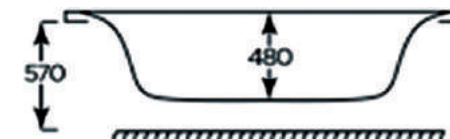

Bath tub whirlpool

Code: celsius due

Jets: 10 Jet

Size: 200x140 cm

SAPHIRE

Description
Virtuoso Bathing tub Rectangular.

Bathtub whirlpool, with Handgrips,
2HP Motor
Jets: 10 jets
Size: 180x90 cm

Bath tub Ordinary
Size: 180x90 cm