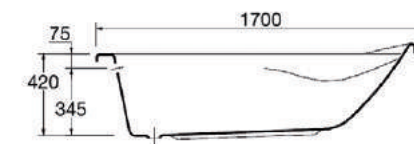

Jets: 8 jet

Code: GE1265016101

Size: 170x80 cm

Side panel

Long side 170cm

Code: GE0225000101

Short side 80 cm

Code: GE0225000101