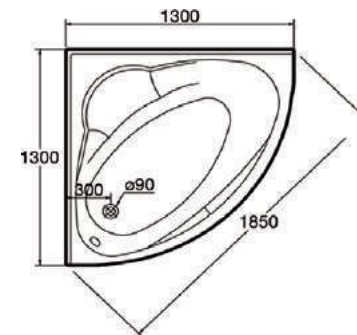

Code: GE1514016801

Size: 130x130 cm

Bathtub ordinary

Code: GE0514111101

Size: 130x130 cm

Side panel with fixation

Code: GE00303000101

SURF

Surf right
 Size: 160x90 cm
 Code: GE0217000101

Side Panel
 Code: GE0161000101

Surf left
 Size: 160x90 cm:
 Code: GE0216000101

Side panel
 Code: GE0150000101

ELLIPSE

Description

Bathing tub is uniquely shaped to add an extra measure of styling to your bathroom design. With extra depth for soaking and a large bathing area.