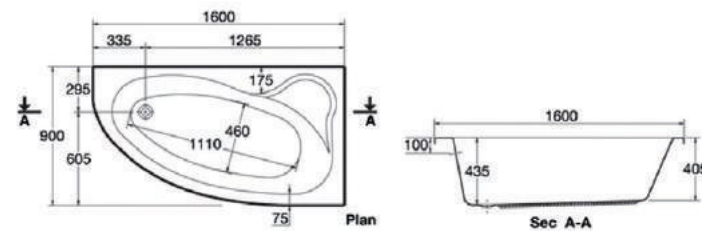

Code: GE1514016801

Size: 130x130 cm

Bathtub ordinary

Code: GE0514111101

Size: 130x130 cm

Side panel with fixation

Code: GE00303000101

SURF

Surf right
 Size: 160x90 cm
 Code: GE0217000101

Side Panel
 Code: GE0161000101

Surf left
 Size: 160x90 cm:
 Code: GE0216000101

Side panel
 Code: GE0150000101

ELLIPSE

Description

Bathing tub is uniquely shaped to add an extra measure of styling to your bathroom design. With extra depth for soaking and a large bathing area.