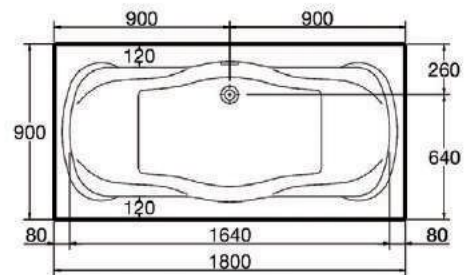

Code: GE0199000101

Size: 180x90 cm

Side panel

Code: GE0236000101

COPACABANA

Description

Bathing tub features design-intergrated molded up soap dishes and a luxurious oval interior shape to combine the ultimate in convenient bathing with exceptional design.

Copacabana whirlpool bathtub with

Standard System

Jets: 8 jet

Code: GE1002016101

Size: 185x105 cm

Bath tub ordinary

Code: G700201

Size: 185x105 cm

Side panels

Long side 185 cm

Code: GE0284000101

Short side 105 cm

Code: GE0287000101

KIMERA

Description
Bathtub features modern styling and includes integrated head seat for extra comfort.

- * Kimera whirlpool bathtub with standard system
- Jets: 8 jet
- Code: GE1265016101

* SPECIAL ORDER

KIMERA

Description

Bathing tub new size is designed to fit the standard profile of most bathrooms and offers the maximum comfort.

Bathtub Ordinary

Code: G726501

Size: 170x80 cm

Kimera whirlpool bathtub with Standard System