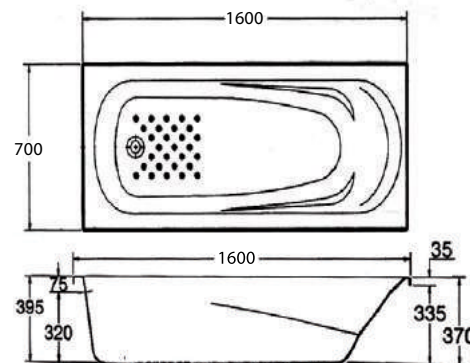

Code: GE0122000101

Short side 80cm

Code: GE0237000101

FLORIDA

Description

Bathing tub offers an extra measure of roominess in the width and includes a beveled, inside back edge that acts as a convenient head rest.

Bathtub Ordinary

Code: G715701
Size: 170x75 cm

Code: G729501
Size: 150x70 cm

Code: G728901
Size: 170x70 cm

Code: G707301
Size: 140x70 cm

Code: G707401
Size: 160x70 cm

Code: G717201
Size: 120x70 cm

Model G7150701
size 170x75 cm

Model G707401
size 1600x70 cm

Model G707301
size 140x70 cm

Model G708901
size 170x70 cm

Model G729501
size 150x70 cm

Model G717201
size 120x70 cm

CELSIUS DUO

Description

Fabulous as a centrepiece in a large bathroom. The luxurious depth and width of the Celsius Due comfortably accommodate two bathers or is the ultimate bathing experience on your own.

Bath tub whirlpool

Code: celsius due

Jets: 10 Jet

Size: 200x140 cm

SAPHIRE

Description
Virtuoso Bathing tub Rectangular.

Bathtub whirlpool, with Handgrips,
2HP Motor
Jets: 10 jets
Size: 180x90 cm

Bath tub Ordinary
Size: 180x90 cm