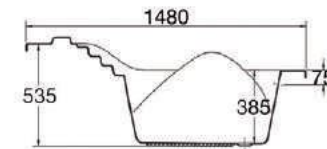

Size: 150x150 cm

Side panel

Code: GE0242000101

NIAGRA PLUS

Description

Ultimate luxurious design for bathing tub when fitted with one of our whirlpool systems, the added jet on the tub's corner entertains you with exotic.

Whirlpool

Jets: 36 jet

Code: GE10578007101

Size: 140x140 cm

ISIS

Description
ISIS Bathing tub Corner

Bathtub with whirlpool
Jets: 8 jet
Code: GE1141016101
Size: 140x140 cm

Bathtub Ordinary
Code: C951401
Size: 140x140 cm