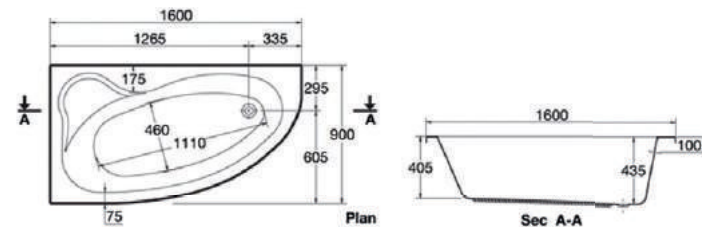

Code: GE1514016801

Size: 130x130 cm

Bathtub ordinary

Code: GE0514111101

Size: 130x130 cm

Side panel with fixation

Code: GE00303000101

SURF

Surf right
 Size: 160x90 cm
 Code: GE0217000101

Side Panel
 Code: GE0161000101

Surf left
 Size: 160x90 cm:
 Code: GE0216000101

Side panel
 Code: GE0150000101

ELLIPSE

Description

Bathing tub is uniquely shaped to add an extra measure of styling to your bathroom design. With extra depth for soaking and a large bathing area.