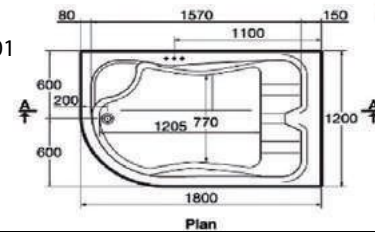

- * Bath tub whirlpool
- Jets: 14 Jets
- Code: T974001
- Size: 180 x 80 cm

Free standing panel
Code: T974ICT

- * SPECIAL ORDER

ISLAND

Description

Round bathing tub features the largest area among all tubs, as well as a design-matched, integrally-molded seat.

Bath tub whirlpool

Jets:	24 jet	18 jet
Code:	GW70001	GE2158004101
Size:	180x180 cm	180x180 cm

Bath tub Ordinary

Code:	G715801
Size:	180x180 cm

Side panel

Code:	GE0261000101
-------	--------------

TONIC

Tonic whirlpool bathtub right side with panel

Size: 180x120 cm

Jets: 18 jet

Code: GE10685726101

Tonic whirlpool bathtub left side with panel

Size: 180x120 cm

Jets: 18 jets

Code: GE10775727101

RELAX PLUS