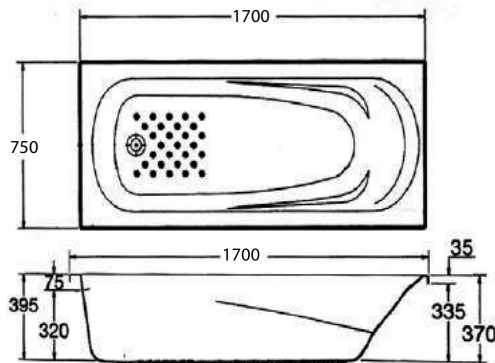

Code: GE0122000101

Short side 80cm

Code: GE0237000101

FLORIDA

Description

Bathing tub offers an extra measure of roominess in the width and includes a beveled, inside back edge that acts as a convenient head rest.

Bathtub Ordinary

Code: G715701
Size: 170x75 cm

Code: G729501
Size: 150x70 cm

Code: G728901
Size: 170x70 cm

Code: G707301
Size: 140x70 cm

Code: G707401
Size: 160x70 cm

Code: G717201
Size: 120x70 cm

Model G7150701
size 170x75 cm

Model G707401
size 1600x70 cm

Model G707301
size 140x70 cm

Model G708901
size 170x70 cm

Model G729501
size 150x70 cm

Model G717201
size 120x70 cm

CELSIUS DUO

Description

Fabulous as a centrepiece in a large bathroom. The luxurious depth and width of the Celsius Due comfortably accommodate two bathers or is the ultimate bathing experience on your own.

Bath tub whirlpool

Code: celsius due

Jets: 10 Jet

Size: 200x140 cm

SAPHIRE

Description
Virtuoso Bathing tub Rectangular.

Bathtub whirlpool, with Handgrips,
2HP Motor
Jets: 10 jets
Size: 180x90 cm

Bath tub Ordinary
Size: 180x90 cm