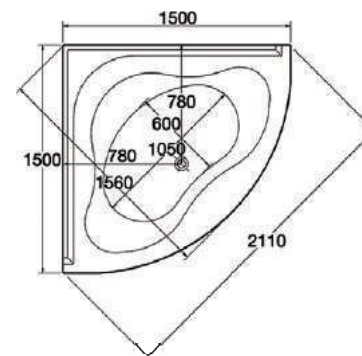

Bath tub whirlpool

Jets:	24 jet	18 jet
Code:	GW70001	GE2158004101
Size:	180x180 cm	180x180 cm

Bath tub Ordinary

Code:	G715801
Size:	180x180 cm

Side panel

Code:	GE0261000101
-------	--------------

TONIC

Tonic whirlpool bathtub right side with panel

Size: 180x120 cm

Jets: 18 jet

Code: GE10685726101

Tonic whirlpool bathtub left side with panel

Size: 180x120 cm

Jets: 18 jets

Code: GE10775727101

RELAX PLUS

Description

Bathing corner tub has double the bathing area of most rectangular tubs.

Bath tub Corner whirlpool

Jets: 18 jet

Code: GE2095004101

Size: 150x150 cm

Bath tub Ordinary

Code: GE0095000101

Size: 150x150 cm

Side panel

Code: GE0242000101

NIAGRA PLUS

Description

Ultimate luxurious design for bathing tub when fitted with one of our whirlpool systems, the added jet on the tub's corner entertains you with exotic.