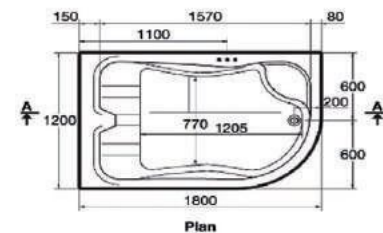

- * Bath tub whirlpool
- Jets: 14 Jets
- Code: T974001
- Size: 180 x 80 cm

Free standing panel
Code: T974ICT

- * SPECIAL ORDER

ISLAND

Description

Round bathing tub features the largest area among all tubs, as well as a design-matched, integrally-molded seat.

Bath tub whirlpool

Jets:	24 jet	18 jet
Code:	GW70001	GE2158004101
Size:	180x180 cm	180x180 cm

Bath tub Ordinary

Code:	G715801
Size:	180x180 cm

Side panel

Code:	GE0261000101
-------	--------------

TONIC

Tonic whirlpool bathtub right side with panel

Size: 180x120 cm

Jets: 18 jet

Code: GE10685726101

Tonic whirlpool bathtub left side with panel

Size: 180x120 cm

Jets: 18 jets

Code: GE10775727101

RELAX PLUS

Description

Bathing corner tub has double the bathing area of most rectangular tubs.

Bath tub Corner whirlpool

Jets: 18 jet

Code: GE2095004101

Size: 150x150 cm

Bath tub Ordinary

Code: GE0095000101